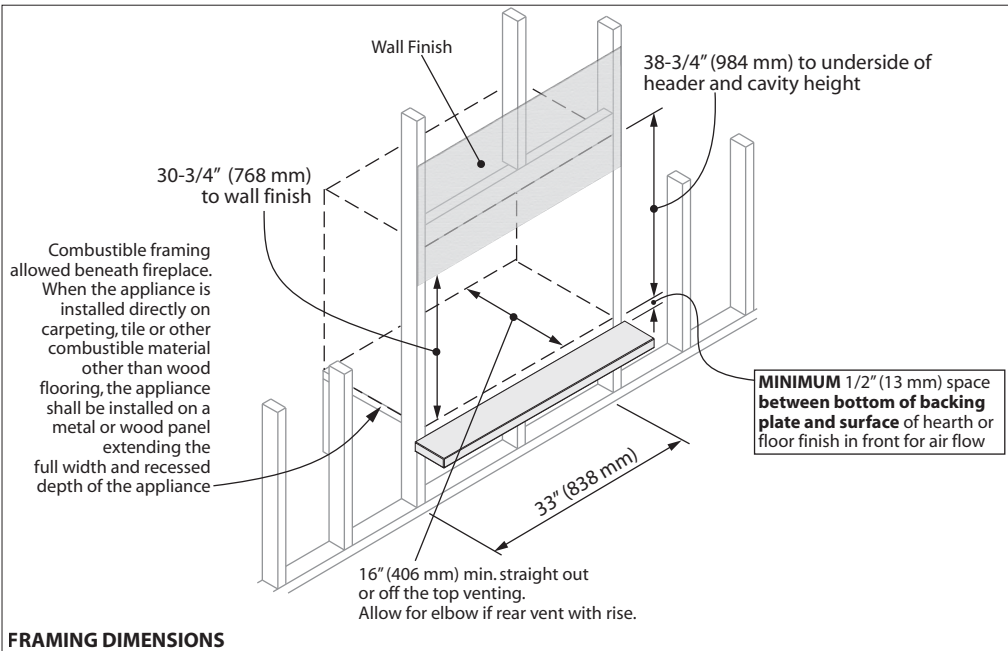

Mantel depth "A"	0-2" (0-51 mm)	2-4" (51-102 mm)	4-6" (102-152 mm)	6-8" (152-203 mm)	8-10" (203-254 mm)	10-12" (254-305 mm)
Mantel height "B"	31-1/4" (794 mm)	34" (864 mm)	35" (889 mm)	36" (914 mm)	37" (940 mm)	38" (965 mm)