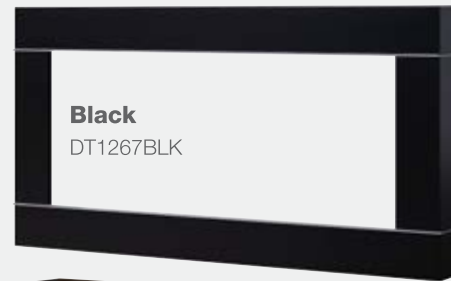

Cohesion Trim*

*Only available for the 50" wall-mounts.

Black
DT1267BLK

Burnished Walnut
DT1103BW

BLF5051 | Shown with Black Cohesion Accessory Kit DT1267BLK

Your authorized Dimplex dealer:

For more information and product specifications, please visit dimplex.com