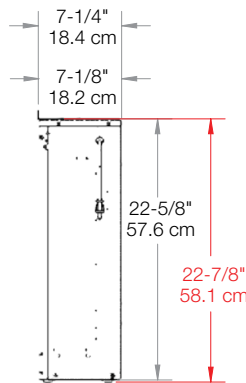

DFR Series

26" Electric Firebox

DFR2651L

Color Themes

Framing Dimensions

For enclosed applications:
Additional feet are provided to be used in enclosed applications.

120 Volts | 1,500 Watts | 5,118 BTU

Model #	Description	Lbs / Kg	UPC	Wty.	Carton Dimensions (WxHxD)		Cube	
					Inches	cm	ft ³	m ³
DFR2651L	26" Firebox with inner glow logs	38.6 / 17.5	781052 099821	1 yr.	10-1/4 x 30-1/8 x 26-3/4	26.5 x 76.5 x 68.0	4.9	0.1