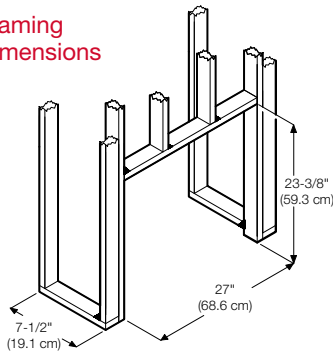

DFR Series

26" Electric Firebox

DFR2651L

Color-rich flame for customized comfort.

The 26" electric firebox is 120 volts with a floating LED display affording temperature settings and specialty functions such as sleep timer and 7 color themes. The pulsating embers glow from within the realistic, handcrafted logs. With safe, ceramic heat, enjoy the firebox with or without flame for warming spaces up to 1,000 sq.ft.

DFR Series

26" Electric Firebox

DFR2651L

Color Themes

Framing Dimensions

For enclosed applications:
Additional feet are provided to be used in enclosed applications.

120 Volts | 1,500 Watts | 5,118 BTU

Model #	Description	Lbs / Kg	UPC	Wty.	Carton Dimensions (WxHxD)		Cube	
					Inches	cm	ft ³	m ³
DFR2651L	26" Firebox with inner glow logs	38.6 / 17.5	781052 099821	1 yr.	10-1/4 x 30-1/8 x 26-3/4	26.5 x 76.5 x 68.0	4.9	0.1