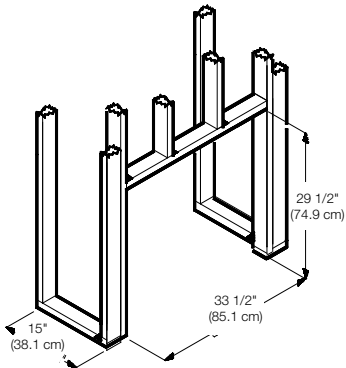

### Framing Dimensions

120 V / 1,440 W / 4,915 BTU  
 208 V / 2,100 W / 7,170 BTU  
 240 V / 2,700 W / 9,220 BTU

\* Based on national average residential electricity rate. Rates vary.

Model #	Description	Lbs / Kg	UPC	Carton Dimensions (WxHxD)		Cube	
				Inches	cm	ft <sup>3</sup>	m <sup>3</sup>
BF33DXP	33" built-in electric firebox	80 / 36.4	781052 045781	34-3/4 x 31-1/8 x 16-1/2	88 x 79 x 42	10.3	0.29
<b>Optional Accessories</b>							
BFGLOSS33BLK	Single pane, tamperproof glass door	18.1 / 8.2	781052 044623	32-1/4 x 21 x 3-1/4	82 x 53.3 x 8.4	1.3	0.04
BFSDOOR33BLK	Glass swing doors with black accents	17 / 7.7	781052 044593	16 x 3-1/4 x 20-1/4	40.6 x 8.3 x 51.6	0.6	0.02
BFDOOR33BLKSM	Single pane, bi-fold look glass door kit	13 / 5.9	781052 041233	24-3/4 x 3-1/4 x 28	62.9 x 8.3 x 71.1	1.3	0.04
BF4TRIM33	4 pc. Black decorative raised profile trim	5 / 2.3	781052 052932	37 x 4-1/4 x 2-1/2	94 x 10.8 x 6.4	0.2	0.01
BFRC-KIT	3-stage remote control kit	1.1 / 0.5	781052 040687	6 x 6 x 7	15.2 x 15.2 x 17.8	0.1	0.00
WRCPF-KIT	Wall Switch Remote Control	1.5 / 0.7	781052 056787	6-3/8 x 5-1/2 x 3-1/4	16.2 x 14.1 x 8.1	0.1	0.00
BFPLUGE	Plug Kit	0.6 / 0.3	781052 040748	6-3/4 x 6-1/2 x 6-3/4	17.1 x 16.5 x 17.1	0.2	0.00
TS521W	Wall thermostat - white	0.5 / 0.2	781052 042407	2-3/4 x 4-3/4 x 2	7.2 x 12.3 x 5.0	0.0	0.00