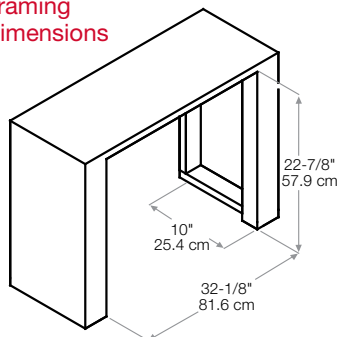

Framing Dimensions

Note:
The fireplace needs to be installed to ensure 35 in² (226 cm²) of intake air, into the back of the unit, on a continuous basis.

120 Volts | 1,500 Watts | 5,118 BTU

Features

- **Multi-Fire XD™ Flame Effect**
  Vivid flames that are brighter and more lifelike day or night.
- **Acrylic Ice Media Bed**
  Light plays through different size pieces and sparkle in a spectrum of colors.
- **ComfortSaver™ Heating System**
  The patented ComfortSaver™ ceramic heating system uses 11% less energy than the leading quartz infrared heater by automatically adjusting fan speed and heater wattage to safely and precisely match the requirements of the room.
- **Media Accent Colors**
  Choose from a variety of brilliant color themes or cycle through a range of colors using the custom mode, freezing on the hue of your choice.
- **Flame Accent Colors**
  Accent the flames with custom base colors from warm red to gas blue.
- **Precision Thermostat**
  Electronic thermostat maintains room temperature within 1/2°C (1°F) for perfect comfort and increased energy efficiency.
- **Economical**
  Economical to operate costing only pennies per hour.*
- **Low Carbon Footprint**
  The most sustainable fireplace option; no emissions and 100% efficient.
- **Mood-maker Remote**
  Customize the light color and intensity for a fireplace that reflects your personality.
- **All-season Flames**
  Enjoy the unique charm of a fireplace 365 days a year using the flames without the heat.

Model #	Description	Lbs / Kg	UPC	Wty.[†]	Carton Dimensions (WxHxD)		Cube	
					Inches	cm	ft³	m³
PF3033HG	33" Multi-Fire XD™ Electric Firebox - Glass Ember Bed	60 / 27.2	781052 095038	1 yr.	38-1/4 x 17 x 29-1/8	97.0 x 43.2 x 74.0	10.9	0.3
PF3033HL	33" Multi-Fire XD™ Electric Firebox - Realogs™	60 / 27.2	781052 094857	1 yr.	38-1/4 x 17 x 29-1/8	97.0 x 43.2 x 74.0	10.9	0.3

* Based on national average residential electricity rate. Rates vary.