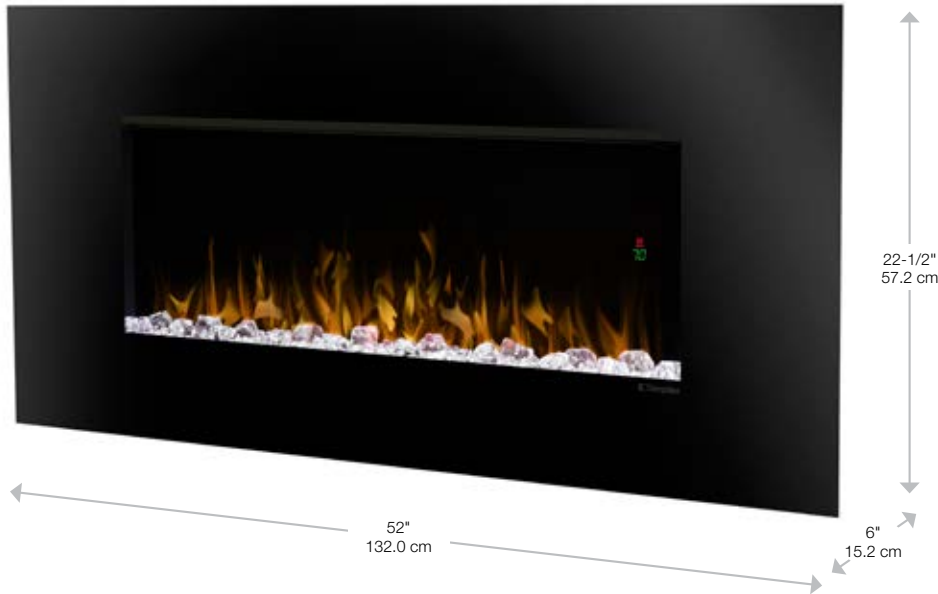

Color theme examples

120 Volts | 1,240 Watts | 4,231 BTU

Model #	Description	Lbs / Kg	UPC	Wty.¹	Carton Dimensions (WxHxD)		Cube	
					Inches	cm	ft³	m³
DWF5252B	Wall-mount Electric Fireplace	72 / 32.7	781052 104693	1 yr.	55-1/2 x 25-7/8 x 10-5/8	141.0 x 65.8 x 27.0	8.8	0.3

Specifications, finishes and dimensions are subject to change. ¹Limited warranty. ©2016 Dimplex North America Limited.

Features

- **Color Rich LED Flame**
  A blend of technology, artistry, and craftsmanship - Dimplex patented LED flame technology is rich in both color and realism.
- **Supplemental Heat**
  Includes a powerful fan-forced heater designed to keep the rooms you spend the most time in warm and comfortable. Reduce your central furnace temperature and cut your heating costs!
- **Safe**
  Front glass stays cool, making it safe to touch.
- **Color Themes**
  Choose from 7 brilliant color themes or cycle through a range of colors using the custom mode, freezing on the hue of your choice.
- **Sparkling Ember Bed**
  Diamond-like acrylic ice ember bed sparkles with the reflected light.
- **Floating LED Display**
  View temperature settings and specialty functions such as sleep timer and color themes.
- **Multi-function Remote**
  Control 100% of the fireplace features from the comfort of your chair.
- **Year-round Enjoyment**
  Enjoy the ambiance of the flame with or without the heater for year-round enjoyment.
- **Economical**
  Economical to operate. Costing only pennies per hour.*
- **Green**
  The green alternative. No harmful particulates or emissions and 100% efficient.
- **Instant Ambiance**
  Plugs into any standard household outlet.

* Based on national average residential electricity rate. Rates vary.

SE-016-R00-052616