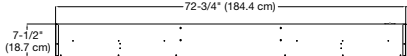

Galveston

Wall-mount Electric Fireplace

BLF74

Accessories

Dimensions

FRONT

TOP

SIDE

Installation - 2 Mounting Options

ON WALL
Must mount to a minimum of three (3) wall studs

FULLY RECESSED
2 X 8 Framing
Framing dimensions:
73\"/>

NOTE: The unit can also be installed so that the heater is disabled. To install the unit with No Heat DO NOT connect the red wire (L2) to the neutral wire. Add a wire connector to the end and leave it disconnected from everything.

120 Volts | 1,230 Watts | 4,197 BTU
240 Volts | 2,430 Watts | 8,291 BTU

Model #	Description	Lbs / Kg	UPC	Wty.[†]	Carton Dimensions (WxHxD)		Cube	
					Inches	cm	ft³	m³
Package consists of one carton:								
BLF74	Wall-mount fireplace	136 / 61.7	781052 083523	2 yr.	77-1/2 x 14-7/8 x 22-1/2	196.9 x 37.5 x 57.2	14.9	0.4
BLF-PLUG-KIT	Plug Kit	.5 / .22	781052 092716		7 x 3 x 4	17.8 x 7.6 x 10.2		
LF74DWS-KIT	74\"/>	9.8 / 4.44	781052 102859		34-1/4 x 7-1/8 x 8-1/8	87.2 x 18.03 x 20.6		

Features