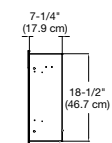

Galveston

Wall-mount Electric Fireplace

BLF74

Accessories

Driftwood and River Rock Accessory Package - 74\"/>

Dimensions

FRONT

TOP

SIDE

Installation - 2 Mounting Options

ON WALL
Must mount to a minimum of three (3) wall studs

FULLY RECESSED
2 X 8 Framing
Framing dimensions:
73\"/>

NOTE: The unit can also be installed so that the heater is disabled. To install the unit with No Heat DO NOT connect the red wire (L2) to the neutral wire. Add a wire connector to the end and leave it disconnected from everything.

120 Volts | 1,230 Watts | 4,197 BTU
240 Volts | 2,430 Watts | 8,291 BTU

Model #	Description	Lbs / Kg	UPC	Wty. [†]	Carton Dimensions (WxHxD)		Cube	
					Inches	cm	ft ³	m ³
Package consists of one carton:								
BLF74	Wall-mount fireplace	136 / 61.7	781052 083523	2 yr.	77-1/2 x 14-7/8 x 22-1/2	196.9 x 37.5 x 57.2	14.9	0.4
BLF-PLUG-KIT	Plug Kit	.5 / .22	781052 092716		7 x 3 x 4	17.8 x 7.6 x 10.2		
LF74DWS-KIT	74\"/>	9.8 / 4.44	781052 102859		34-1/4 x 7-1/8 x 8-1/8	87.2 x 18.03 x 20.6		