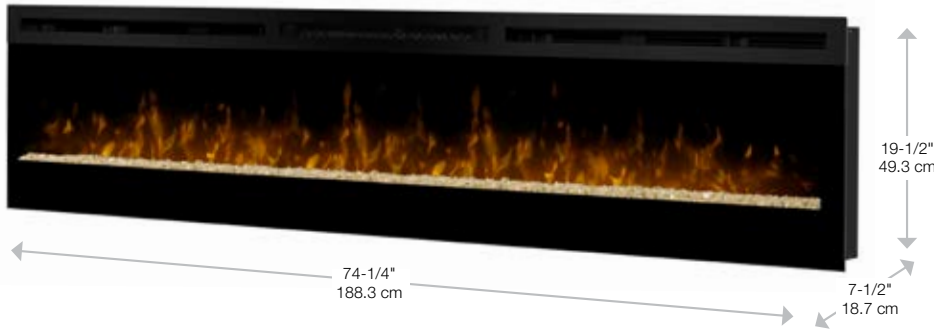

Accessories