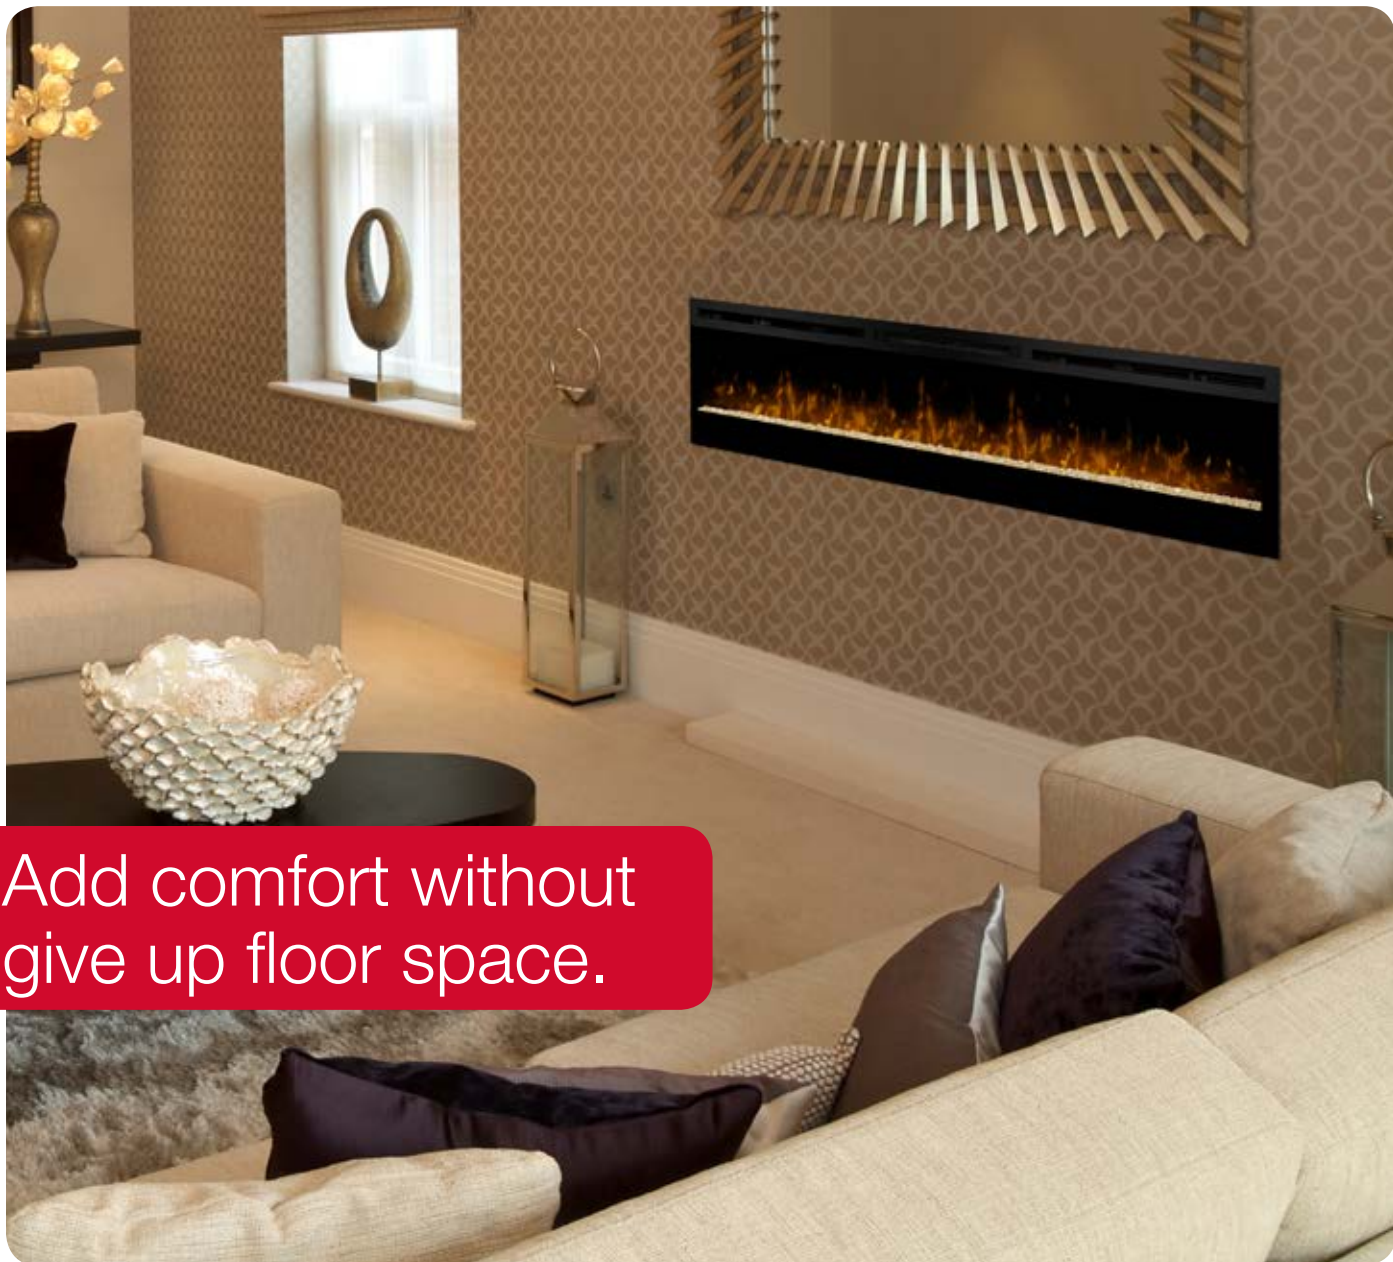

Galveston

Wall-mount Electric Fireplace

BLF74

Add comfort without
give up floor space.

The Dimplex LED flame dances on a bed of crushed and silvered glass pieces creating a stunning effect that cannot be matched. The heat that warms your room comes from the front of the fireplace allowing our sleek and elegant design to be installed snug to the wall. This incredible fireplace can be recessed into or mounted onto a wall. Versatile and beautiful.

Features

- The Original Dimplex Flame Effect™**
A blend of technology, artistry and craftsmanship that sets the standard for realism.
- Media Bed**
Tumbled glass ember bed pieces that are colored and silvered on one side for an alluring effect.
- Supplemental Heat**
Includes a powerful fan-forced heater designed to keep the rooms you spend the most time in warm and comfortable.
- Viewing Area**
Enjoy the panoramic flame through the industry's largest viewing area.
- Remote**
Includes a convenient remote control.
- All-season Flames**
Enjoy the unique charm of a fireplace 365 days a year using the flames without the heat.
- Cool-touch Glass**
Glass remains cool making it safe for children and pets in any location.
- Economical**
Economical to operate costing only pennies per hour.*
- Low Carbon Footprint**
The most sustainable fireplace option; no emissions and 100% efficient.
- Reduces Liability**
Ideal for public spaces in commercial installations; meets the strictest building codes.
- Seamless Installation**
Can be recessed with direct-wire for a seamless look, or simply hung on the wall.
- Quick Assembly**
Sets up in minutes with step-by-step assembly instructions allowing you more time to enjoy your fireplace.