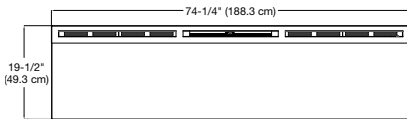

Dimensions

FRONT