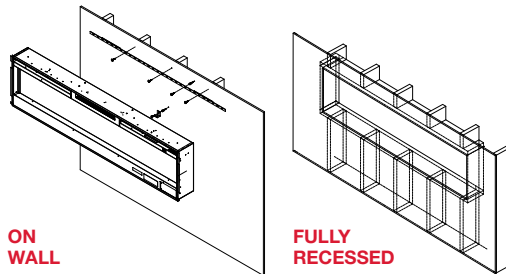

Galveston

Wall-mount Electric Fireplace

BLF74

Accessories

Driftwood and River Rock Accessory Package - 74\"/>

Dimensions

FRONT

TOP

SIDE

Installation - 2 Mounting Options

ON WALL
Must mount to a minimum of three (3) wall studs

FULLY RECESSED
2 X 8 Framing
Framing dimensions:
73\"/>

NOTE: The unit can also be installed so that the heater is disabled. To install the unit with No Heat DO NOT connect the red wire (L2) to the neutral wire. Add a wire connector to the end and leave it disconnected from everything.