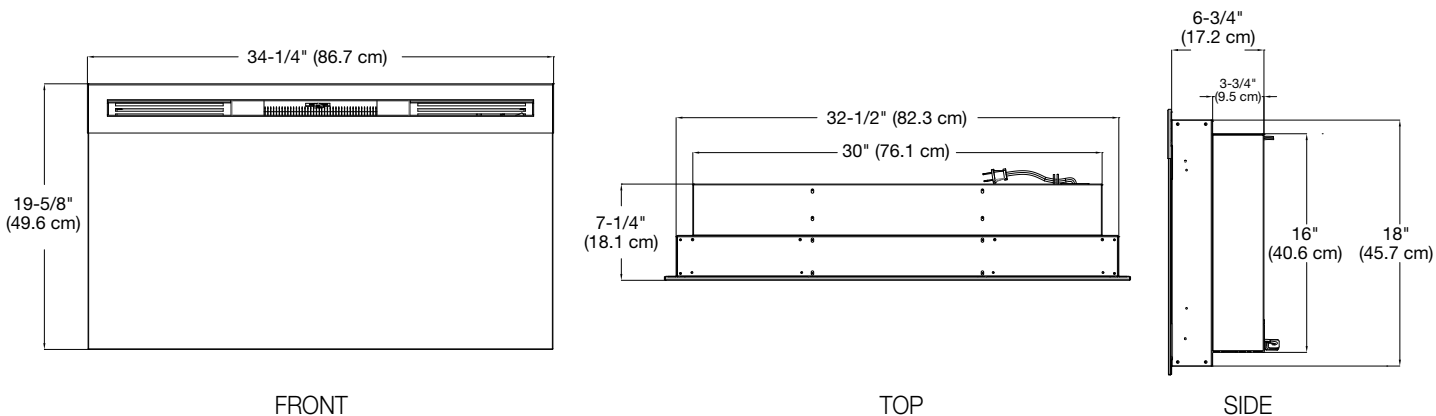

### Product Dimensions:

#### PARTIAL RECESSED

2 X 4 Framing  
 Framing dimensions:  
 30-1/2" (77.5 cm) W x  
 16-1/2" (41.9 cm) H

#### FULLY RECESSED

2 X 8 Framing  
 Framing dimensions:  
 33" (83.8 cm) W x  
 18-1/2" (47 cm) H