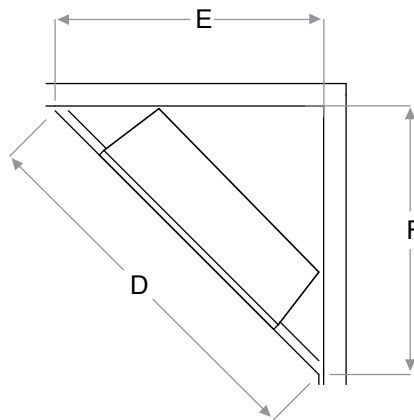

Accessories

30" Tempered Front Glass
Dimensions:
29-1/4" W x 22-1/8" H x 3/8" D
(74.0 cm x 56.1 cm x 1.1 cm)

30" Functional Doors with Tempered Glass
Dimensions:
33-3/4" W x 27-1/4" H x 1-1/4" D
(85.8 cm x 69.4 cm x 3.7 cm)

FRONT

SIDE

TOP

Framing Dimensions:

NOTE: The materials used for the finished surround must be cut to precise dimensions as the 1/2" (1.3 cm) self-trimming flange is only to create a finished appearance.

RBF30

A	B	C	D	E	F
12-1/2" (31.8 cm)	30-5/8" (77.8 cm)	26-1/4" (66.5 cm)	54-1/4" (137.8 cm)	38-1/2" (97.8 cm)	38-1/2" (97.8 cm)