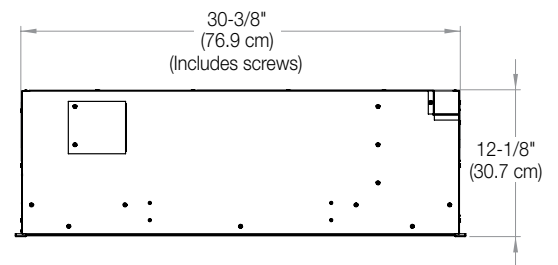

Accessories

30" Tempered Front Glass
Dimensions:
29-1/4" W x 22-1/8" H x 3/8" D
(74.0 cm x 56.1 cm x 1.1 cm)

30" Functional Doors with Tempered Glass
Dimensions:
33-3/4" W x 27-1/4" H x 1-1/4" D
(85.8 cm x 69.4 cm x 3.7 cm)

120 V | 1,375 W | 4,400 BTU
208 V | 1,975 W | 6,745 BTU
240 V | 2,575 W | 8,794 BTU

Mood-maker Remote
Customize the light color and intensity for a fireplace that reflects your personality.

Model #	Description	Lbs / Kg	UPC	Wty*	Carton Dimensions (WxHxD)		Cube	
					Inches	cm	ft³	m³
RBF30	30" Built-in Electric Firebox	67.7 / 30.7	781052 104747	2 yrs.	35-1/4 x 15 x 31-5/8	89.8 x 38.2 x 80.4	9.7	0.3
RBFPLUG	Plug Kit	0.6 / 0.3	781052 107656	1 yr.	7 x 3 x 4	17.8 x 7.6 x 10.2	0.05	0.00
RBFGLASS30	Single Glass Pane	22.1 / 10	781052 108004	1 yr.	35-5/8 x 29-1/4 x 4-1/4	90.4 x 74.2 x 10.6	2.6	0.07
RBFDOOR30	30" Glass Door	28.4 / 12.8	781052 108042	1 yr.	35-7/8 x 30-1/8 x 4-5/8	91.3 x 76.4 x 11.6	2.9	0.08

FRONT

SIDE

TOP

Framing Dimensions:

NOTE: The materials used for the finished surround must be cut to precise dimensions as the 1/2" (1.3 cm) self-trimming flange is only to create a finished appearance.

RBF30

A	B	C	D	E	F
12-1/2" (31.8 cm)	30-5/8" (77.8 cm)	26-1/4" (66.5 cm)	54-1/4" (137.8 cm)	38-1/2" (97.8 cm)	38-1/2" (97.8 cm)