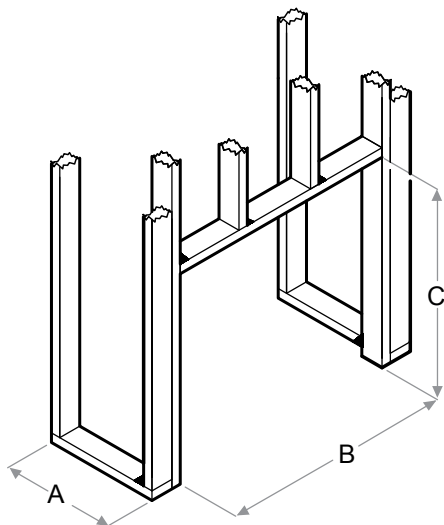

FRONT

SIDE

TOP

Framing Dimensions:

NOTE: The materials used for the finished surround must be cut to precise dimensions as the 1/2" (1.3 cm) self-trimming flange is only to create a finished appearance.

RBF30

A	B	C	D	E	F
12-1/2" (31.8 cm)	30-5/8" (77.8 cm)	26-1/4" (66.5 cm)	54-1/4" (137.8 cm)	38-1/2" (97.8 cm)	38-1/2" (97.8 cm)