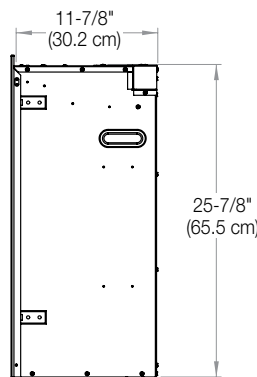

Accessories

30" Tempered Front Glass
Dimensions:
29-1/4" W x 22-1/8" H x 3/8" D
(74.0 cm x 56.1 cm x 1.1 cm)

30" Functional Doors with Tempered Glass
Dimensions:
33-3/4" W x 27-1/4" H x 1-1/4" D
(85.8 cm x 69.4 cm x 3.7 cm)

120 V | 1,375 W | 4,400 BTU
208 V | 1,975 W | 6,745 BTU
240 V | 2,575 W | 8,794 BTU

Mood-maker Remote
Customize the light color and intensity for a fireplace that reflects your personality.

Model #	Description	Lbs / Kg	UPC	Wty*	Carton Dimensions (WxHxD)		Cube	
					Inches	cm	ft³	m³
RBF30	30" Built-in Electric Firebox	67.7 / 30.7	781052 104747	2 yrs.	35-1/4 x 15 x 31-5/8	89.8 x 38.2 x 80.4	9.7	0.3
RBFPLUG	Plug Kit	0.6 / 0.3	781052 107656	1 yr.	7 x 3 x 4	17.8 x 7.6 x 10.2	0.05	0.00
RBFGLASS30	Single Glass Pane	22.1 / 10	781052 108004	1 yr.	35-5/8 x 29-1/4 x 4-1/4	90.4 x 74.2 x 10.6	2.6	0.07
RBFDOOR30	30" Glass Door	28.4 / 12.8	781052 108042	1 yr.	35-7/8 x 30-1/8 x 4-5/8	91.3 x 76.4 x 11.6	2.9	0.08

FRONT

SIDE

TOP

Framing Dimensions:

NOTE: The materials used for the finished surround must be cut to precise dimensions as the 1/2" (1.3 cm) self-trimming flange is only to create a finished appearance.

RBF30

A	B	C	D	E	F
12-1/2" (31.8 cm)	30-5/8" (77.8 cm)	26-1/4" (66.5 cm)	54-1/4" (137.8 cm)	38-1/2" (97.8 cm)	38-1/2" (97.8 cm)