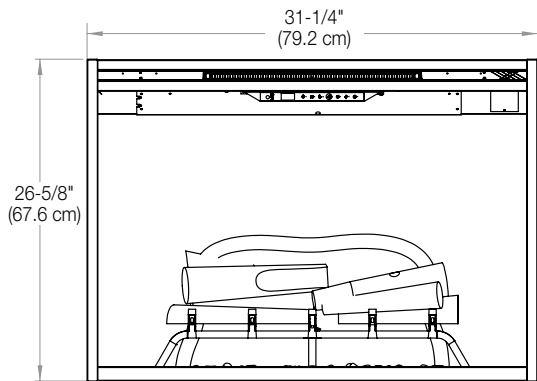

Accessories

30" Tempered Front Glass
Dimensions:
29-1/4" W x 22-1/8" H x 3/8" D
(74.0 cm x 56.1 cm x 1.1 cm)

30" Functional Doors with Tempered Glass
Dimensions:
33-3/4" W x 27-1/4" H x 1-1/4" D
(85.8 cm x 69.4 cm x 3.7 cm)

120 V | 1,375 W | 4,400 BTU
208 V | 1,975 W | 6,745 BTU
240 V | 2,575 W | 8,794 BTU

Mood-maker Remote
Customize the light color and intensity for a fireplace that reflects your personality.

Model #	Description	Lbs / Kg	UPC	Wty*	Carton Dimensions (WxHxD)		Cube	
					Inches	cm	ft³	m³
RBF30	30" Built-in Electric Firebox	67.7 / 30.7	781052 104747	2 yrs.	35-1/4 x 15 x 31-5/8	89.8 x 38.2 x 80.4	9.7	0.3
RBFPLUG	Plug Kit	0.6 / 0.3	781052 107656	1 yr.	7 x 3 x 4	17.8 x 7.6 x 10.2	0.05	0.00
RBFGLASS30	Single Glass Pane	22.1 / 10	781052 108004	1 yr.	35-5/8 x 29-1/4 x 4-1/4	90.4 x 74.2 x 10.6	2.6	0.07
RBFDOOR30	30" Glass Door	28.4 / 12.8	781052 108042	1 yr.	35-7/8 x 30-1/8 x 4-5/8	91.3 x 76.4 x 11.6	2.9	0.08

FRONT

SIDE

TOP

Framing Dimensions:

NOTE: The materials used for the finished surround must be cut to precise dimensions as the 1/2" (1.3 cm) self-trimming flange is only to create a finished appearance.

RBF30

A	B	C	D	E	F
12-1/2" (31.8 cm)	30-5/8" (77.8 cm)	26-1/4" (66.5 cm)	54-1/4" (137.8 cm)	38-1/2" (97.8 cm)	38-1/2" (97.8 cm)