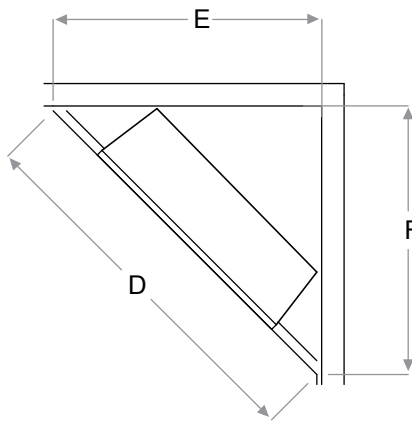

36" Tempered Front Glass
Dimensions:
35-1/8" W x 26-5/8" H x 3/8" D
(89.1 cm x 67.5 cm x 1.1 cm)

36" Functional Doors with Tempered Glass
Dimensions:
39-3/4" W x 31-3/4" H x 1-1/4" D
(101.1 cm x 80.8 cm x 3.7 cm)

- Low Carbon Footprint**
The most sustainable fireplace option; no emissions and 100% efficient.

Model #	Description	Lbs / Kg	UPC	Wty*	Carton Dimensions (WxHxD)		Cube	
					Inches	cm	ft³	m³
RBF36P	36" Portrait Built-in Electric Firebox	81.1 / 36.8	781052 108165	2 yrs.	41-1/4 x 35-7/8 x 15-1/4	104.7 x 91.2 x 38.6	13.0	0.4
RBFPLUG	Plug Kit	0.6 / 0.3	781052 107656	1 yr.	7 x 3 x 4	17.8 x 7.6 x 10.2	0.05	0.00
RBFGLASS36P	Single Glass Pane	30.3 / 13.7	781052 108028	1 yr.	42-1/8 x 33-3/4 x 4-1/4	104.4 x 85.6 x 10.7	3.4	0.10
RBFDOOR36P	36" Glass Door	37.0 / 16.6	781052 108066	1 yr.	41-7/8 x 34-1/2 x 4-5/8	106.3 x 87.7 x 11.6	3.8	0.10

Specifications, finishes and dimensions are subject to change. *Limited warranty. ©2017 Dimplex North America Limited.

SE-331-R05-083017

Revillusion®

36" Portrait Built-in Electric Firebox

RBF36P

Product Dimensions:

Framing Dimensions:

NOTE: The materials used for the finished surround must be cut to precise dimensions as the 1/2" (1.3 cm) self-trimming flange is only to create a finished appearance.

RBF36P

A	B	C	D	E	F
12-1/2" (31.8 cm)	36-5/8" (93.0 cm)	30-5/8" (77.8 cm)	60" (152.4 cm)	42-1/2" (108.0 cm)	42-1/2" (108.0 cm)