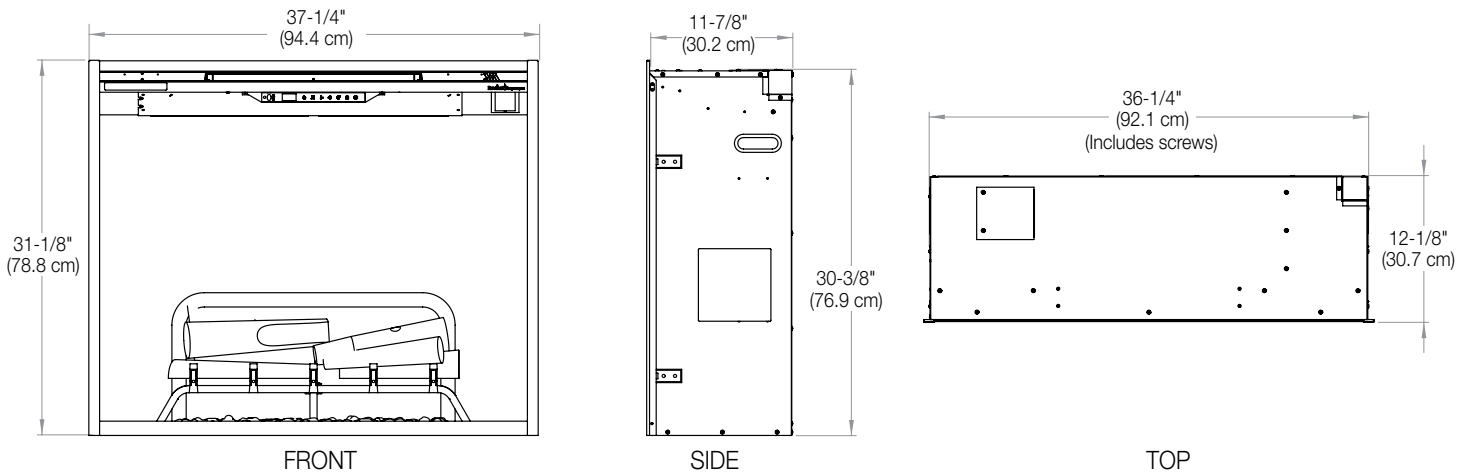

36" Tempered Front Glass
Dimensions:
35-1/8" W x 26-5/8" H x 3/8" D
(89.1 cm x 67.5 cm x 1.1 cm)

36" Functional Doors with Tempered Glass
Dimensions:
39-3/4" W x 31-3/4" H x 1-1/4" D
(101.1 cm x 80.8 cm x 3.7 cm)

- Low Carbon Footprint**
The most sustainable fireplace option; no emissions and 100% efficient.

Model #	Description	Lbs / Kg	UPC	Wty*	Carton Dimensions (WxHxD)		Cube	
					Inches	cm	ft³	m³
RBF36P	36" Portrait Built-in Electric Firebox	81.1 / 36.8	781052 108165	2 yrs.	41-1/4 x 35-7/8 x 15-1/4	104.7 x 91.2 x 38.6	13.0	0.4
RBFPLUG	Plug Kit	0.6 / 0.3	781052 107656	1 yr.	7 x 3 x 4	17.8 x 7.6 x 10.2	0.05	0.00
RBFGLASS36P	Single Glass Pane	30.3 / 13.7	781052 108028	1 yr.	42-1/8 x 33-3/4 x 4-1/4	104.4 x 85.6 x 10.7	3.4	0.10
RBFDOOR36P	36" Glass Door	37.0 / 16.6	781052 108066	1 yr.	41-7/8 x 34-1/2 x 4-5/8	106.3 x 87.7 x 11.6	3.8	0.10

Specifications, finishes and dimensions are subject to change. *Limited warranty. ©2017 Dimplex North America Limited.

SE-331-R05-083017

Revillusion®

36" Portrait Built-in Electric Firebox

RBF36P

Product Dimensions:

Framing Dimensions:

NOTE: The materials used for the finished surround must be cut to precise dimensions as the 1/2" (1.3 cm) self-trimming flange is only to create a finished appearance.

RBF36P

A	B	C	D	E	F
12-1/2" (31.8 cm)	36-5/8" (93.0 cm)	30-5/8" (77.8 cm)	60" (152.4 cm)	42-1/2" (108.0 cm)	42-1/2" (108.0 cm)