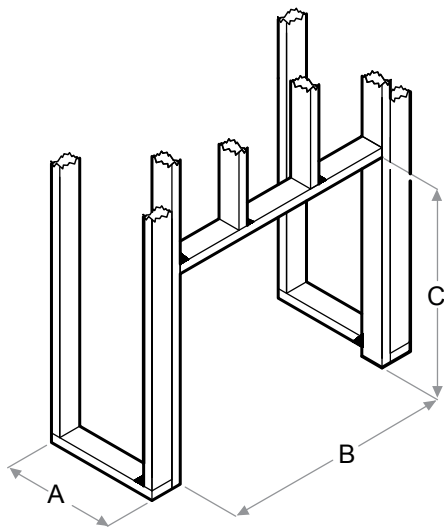

36" Tempered Front Glass
Dimensions:
35-1/8" W x 26-5/8" H x 3/8" D
(89.1 cm x 67.5 cm x 1.1 cm)

36" Functional Doors with Tempered Glass
Dimensions:
39-3/4" W x 31-3/4" H x 1-1/4" D
(101.1 cm x 80.8 cm x 3.7 cm)

- Low Carbon Footprint**
The most sustainable fireplace option; no emissions and 100% efficient.

Model #	Description	Lbs / Kg	UPC	Wty*	Carton Dimensions (WxHxD)		Cube	
					Inches	cm	ft³	m³
RBF36P	36" Portrait Built-in Electric Firebox	81.1 / 36.8	781052 108165	2 yrs.	41-1/4 x 35-7/8 x 15-1/4	104.7 x 91.2 x 38.6	13.0	0.4
RBFPLUG	Plug Kit	0.6 / 0.3	781052 107656	1 yr.	7 x 3 x 4	17.8 x 7.6 x 10.2	0.05	0.00
RBFGLASS36P	Single Glass Pane	30.3 / 13.7	781052 108028	1 yr.	42-1/8 x 33-3/4 x 4-1/4	104.4 x 85.6 x 10.7	3.4	0.10
RBFDOOR36P	36" Glass Door	37.0 / 16.6	781052 108066	1 yr.	41-7/8 x 34-1/2 x 4-5/8	106.3 x 87.7 x 11.6	3.8	0.10

Specifications, finishes and dimensions are subject to change. *Limited warranty. ©2017 Dimplex North America Limited.

SE-331-R05-083017

Revillusion®

36" Portrait Built-in Electric Firebox

RBF36P

Product Dimensions:

Framing Dimensions:

NOTE: The materials used for the finished surround must be cut to precise dimensions as the 1/2" (1.3 cm) self-trimming flange is only to create a finished appearance.

RBF36P

A	B	C	D	E	F
12-1/2" (31.8 cm)	36-5/8" (93.0 cm)	30-5/8" (77.8 cm)	60" (152.4 cm)	42-1/2" (108.0 cm)	42-1/2" (108.0 cm)