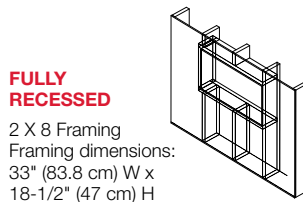

Wickson

Wall-mount Electric Fireplace

BLF34

Add comfort without giving up floor space.

The sizing of this linear electric fireplace makes it a perfect fit for any room. Ambiance, warmth and snug to the wall fit make this unit a must have for the most discerning consumer or designer. The LED flame meanders from the middle of the crushed glass ember bed giving the unit an impressive effect.

Wickson

Wall-mount Electric Fireplace

BLF34

Accessories

Driftwood and River Rock Accessory Package - 34\"/>

Dimensions

Installation - 3 Mounting Options

120 Volts | 1,220 Watts | 4,163 BTU

Model #	Description	Lbs / Kg	UPC	Wty. ¹	Carton Dimensions (WxHxD)		Cube	
					Inches	cm	ft ³	m ³
BLF34	Wall-mount fireplace	60 / 27.2	781052 083691	2 yr.	39 x 23 x 13	99.1 x 58.4 x 33	6.7	0.19
LF34DWS-KIT	34\"/>	6.1 / 2.7	781052 102835		33-1/4 x 4-7/8 x 8-1/8	84.5 x 12.45 x 20.6		