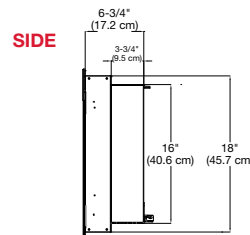

Wickson

Wall-mount Electric Fireplace

BLF34

Accessories

Driftwood and River Rock Accessory Package - 34\"/>

Dimensions

Installation - 3 Mounting Options

120 Volts | 1,220 Watts | 4,163 BTU

Model #	Description	Lbs / Kg	UPC	Wty. ¹	Carton Dimensions (WxHxD)		Cube	
					Inches	cm	ft ³	m ³
BLF34	Wall-mount fireplace	60 / 27.2	781052 083691	2 yr.	39 x 23 x 13	99.1 x 58.4 x 33	6.7	0.19
LF34DWS-KIT	34\"/>	6.1 / 2.7	781052 102835		33-1/4 x 4-7/8 x 8-1/8	84.5 x 12.45 x 20.6		