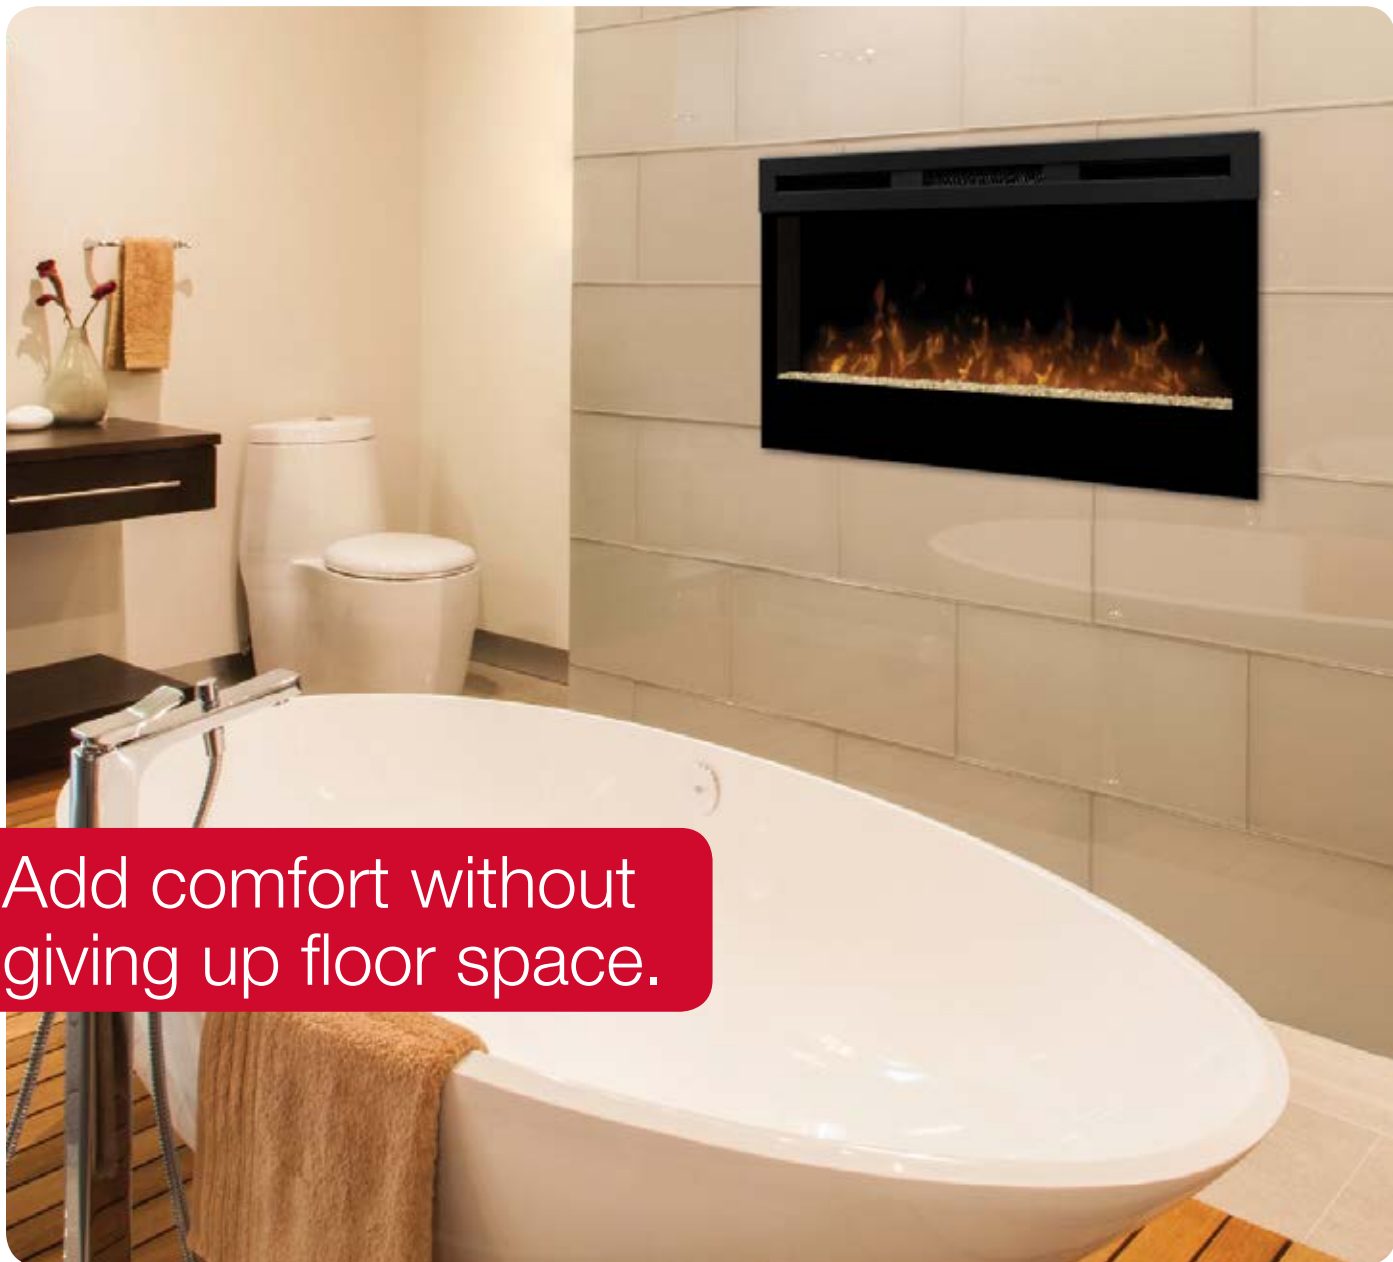

Wickson

Wall-mount Electric Fireplace

BLF34

Add comfort without giving up floor space.

The sizing of this linear electric fireplace makes it a perfect fit for any room. Ambiance, warmth and snug to the wall fit make this unit a must have for the most discerning consumer or designer. The LED flame meanders from the middle of the crushed glass ember bed giving the unit an impressive effect.

Wickson

Wall-mount Electric Fireplace

BLF34

Accessories

Driftwood and River Rock Accessory Package - 34\"/>

Dimensions

Installation - 3 Mounting Options

120 Volts | 1,220 Watts | 4,163 BTU

Features

- The Original Dimplex Flame Effect™**
A blend of technology, artistry and craftsmanship that sets the standard for realism.
- Media Bed**
Tumbled glass ember bed pieces that are colored and silvered on one side for an alluring effect.
- Supplemental Heat**
Includes a powerful fan-forced heater designed to keep the rooms you spend the most time in warm and comfortable.
- Viewing Area**
Enjoy the panoramic flame through the industry's largest viewing area.
- Remote**
Includes a convenient remote control.
- All-season Flames**
Enjoy the unique charm of a fireplace 365 days a year using the flames without the heat.
- Cool-touch Glass**
Glass remains cool making it safe for children and pets in any location.
- Economical**
Economical to operate costing only pennies per hour.*
- Low Carbon Footprint**
The most sustainable fireplace option; no emissions and 100% efficient.
- Reduces Liability**
Ideal for public spaces in commercial installations; meets the strictest building codes.
- Seamless Installation**
Can be recessed with direct-wire for a seamless look, or simply hung on the wall.
- Quick Assembly**
Sets up in minutes with step-by-step assembly instructions allowing you more time to enjoy your fireplace.