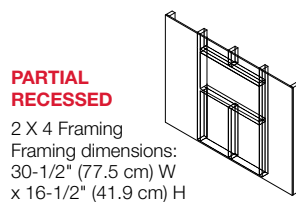

Wickson

Wall-mount Electric Fireplace

BLF34

Add comfort without giving up floor space.

The sizing of this linear electric fireplace makes it a perfect fit for any room. Ambiance, warmth and snug to the wall fit make this unit a must have for the most discerning consumer or designer. The LED flame meanders from the middle of the crushed glass ember bed giving the unit an impressive effect.

Wickson

Wall-mount Electric Fireplace

BLF34

Accessories

Driftwood and River Rock Accessory Package - 34\"/>

Dimensions

Installation - 3 Mounting Options

120 Volts | 1,220 Watts | 4,163 BTU

Model #	Description	Lbs / Kg	UPC	Wty. ¹	Carton Dimensions (WxHxD)		Cube	
					Inches	cm	ft ³	m ³
BLF34	Wall-mount fireplace	60 / 27.2	781052 083691	2 yr.	39 x 23 x 13	99.1 x 58.4 x 33	6.7	0.19
LF34DWS-KIT	34\"/>	6.1 / 2.7	781052 102835		33-1/4 x 4-7/8 x 8-1/8	84.5 x 12.45 x 20.6		