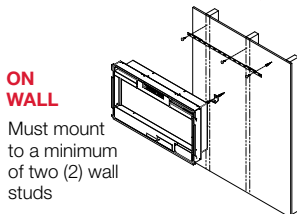

Wickson

Wall-mount Electric Fireplace

BLF34

Add comfort without giving up floor space.

The sizing of this linear electric fireplace makes it a perfect fit for any room. Ambiance, warmth and snug to the wall fit make this unit a must have for the most discerning consumer or designer. The LED flame meanders from the middle of the crushed glass ember bed giving the unit an impressive effect.

Wickson

Wall-mount Electric Fireplace

BLF34

Accessories

Driftwood and River Rock Accessory Package - 34\"/>

Dimensions

Installation - 3 Mounting Options

120 Volts | 1,220 Watts | 4,163 BTU

Model #	Description	Lbs / Kg	UPC	Wty. ¹	Carton Dimensions (WxHxD)		Cube	
					Inches	cm	ft ³	m ³
BLF34	Wall-mount fireplace	60 / 27.2	781052 083691	2 yr.	39 x 23 x 13	99.1 x 58.4 x 33	6.7	0.19
LF34DWS-KIT	34\"/>	6.1 / 2.7	781052 102835		33-1/4 x 4-7/8 x 8-1/8	84.5 x 12.45 x 20.6		