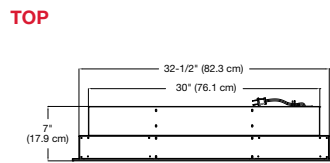

Wickson

Wall-mount Electric Fireplace

BLF34

Accessories

Driftwood and River Rock Accessory Package - 34\"/>

Dimensions

Installation - 3 Mounting Options

120 Volts | 1,220 Watts | 4,163 BTU

Model #	Description	Lbs / Kg	UPC	Wty. ¹	Carton Dimensions (WxHxD)		Cube	
					Inches	cm	ft ³	m ³
BLF34	Wall-mount fireplace	60 / 27.2	781052 083691	2 yr.	39 x 23 x 13	99.1 x 58.4 x 33	6.7	0.19
LF34DWS-KIT	34\"/>	6.1 / 2.7	781052 102835		33-1/4 x 4-7/8 x 8-1/8	84.5 x 12.45 x 20.6		