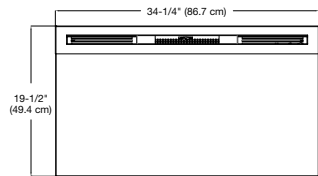

Wickson

Wall-mount Electric Fireplace

BLF34

Accessories

Driftwood and River Rock Accessory Package - 34\"/>

Dimensions

Installation - 3 Mounting Options

120 Volts | 1,220 Watts | 4,163 BTU

Model #	Description	Lbs / Kg	UPC	Wty. ¹	Carton Dimensions (WxHxD)		Cube	
					Inches	cm	ft ³	m ³
BLF34	Wall-mount fireplace	60 / 27.2	781052 083691	2 yr.	39 x 23 x 13	99.1 x 58.4 x 33	6.7	0.19
LF34DWS-KIT	34\"/>	6.1 / 2.7	781052 102835		33-1/4 x 4-7/8 x 8-1/8	84.5 x 12.45 x 20.6		