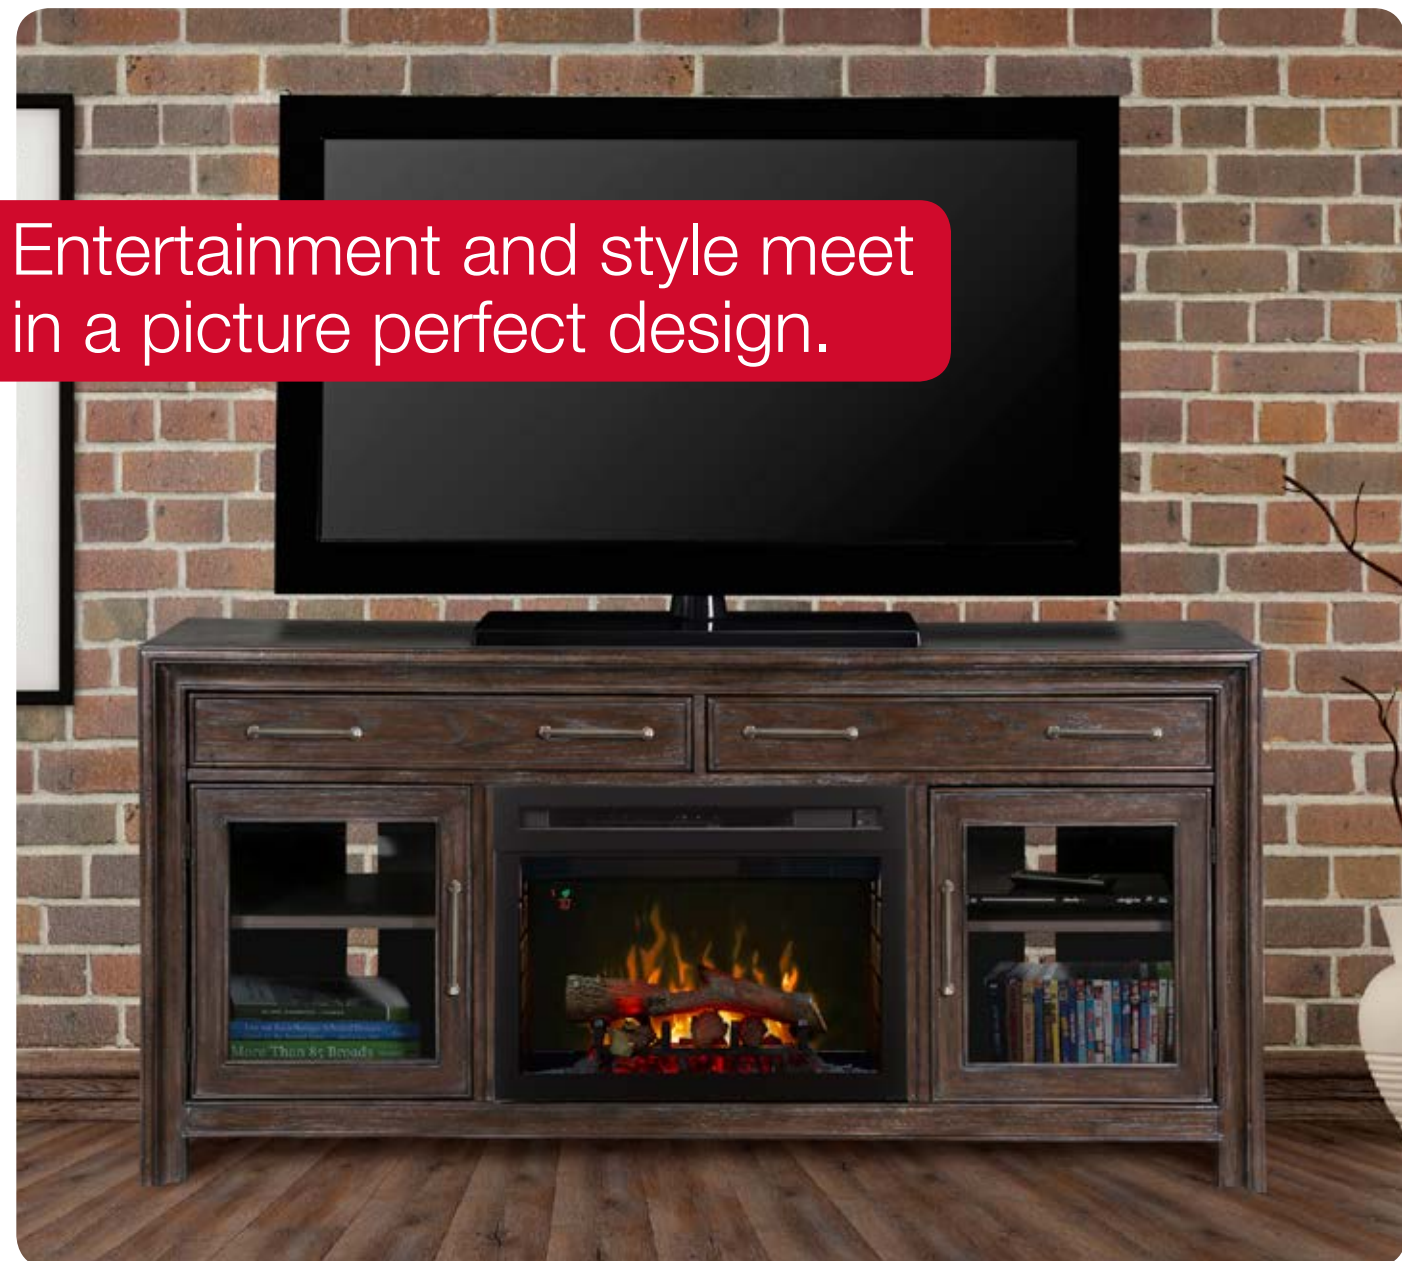

## Woolbrook Media Console

GDS25LD-1415WBN

With its urban loft design the Woolbrook is a striking addition to any space. The straight arrow lines and picture frame surround are softened by the distressed nutmeg finish and accented with wire brushed grey highlights. This console boasts 2 felt lined drawers, beveled glass doors and one adjustable shelf on each side. The Dimplex Multi-Fire XD™ provides a dazzling focal point of realism and ambiance.