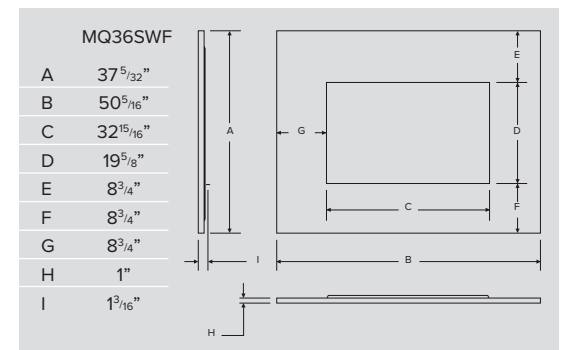

MQSW Wall Mount Surround Dimensions (inches)

* All gas fireplaces manufactured as of January 1, 2015 will include a Safety Screen Barrier.

** Thermostats are not permitted on Decorative Appliances (ANSI Z21.50) in the USA