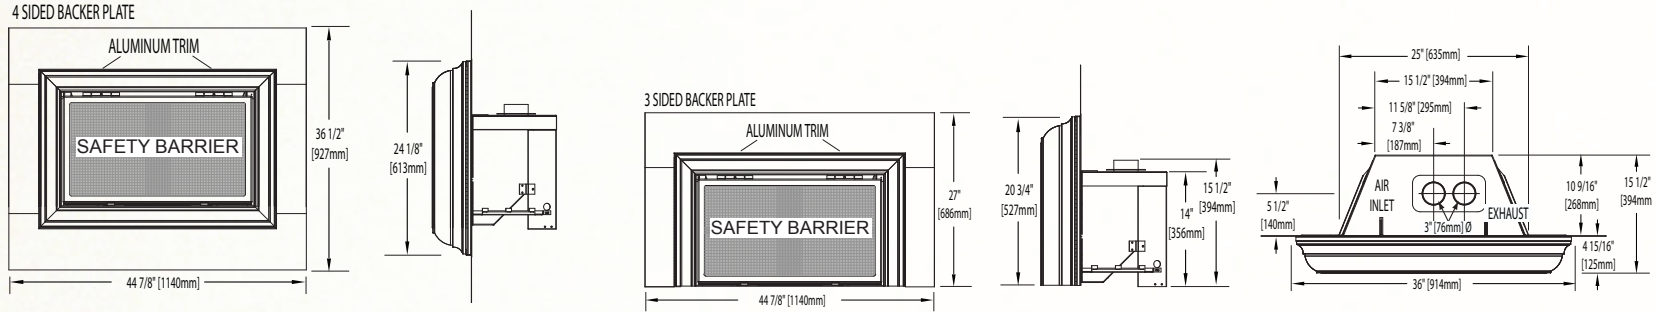

Inspiration™ ZC

Shown on pages 8 & 9

*Fronts/Surrounds may change unit dimensions

Model	BTU's (Input)		Venting	Height			Front Width		Depth		Glass Type	Glass Size		Glass Area (sq. in.)	Efficiencies			Blower	Mobile Home Certified	Electronic Ignition
	Natural Gas	Propane		Actual (Three-Sided)	Actual (Four-Sided)	Minimum Opening	Actual	Minimum Opening	Actual	Minimum Opening		Height	Width		EnerGuide	AFUE	Steady State			
GDZC	14 - 24,000	15 - 24,000	Top	20 3/4"	24 1/8"	14 1/2"	36"	25"	15 1/2"	11"	Ceramic	15 5/8"	28 1/8"	439	65.5%	65%	85%	Standard	Yes	No

Certified under Canadian and American National Standards.

Infrared 3

Shown on pages 10 & 11

*Fronts/Surrounds may change unit dimensions