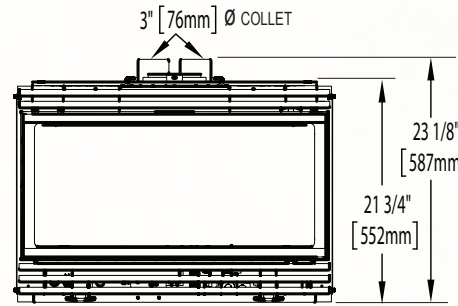

Roxbury™ 30

Shown on pages 4 & 5

*Fronts/Surrounds may change unit dimensions

Model	BTU's (Input)		Venting	Height		Front Width		Depth		Glass Type	Glass Size		Glass Area (sq. in.)	Efficiencies			Blower	Mobile Home Certified	Electronic Ignition
	Natural Gas	Propane		Actual	Minimum Opening	Actual	Minimum Opening	Actual	Minimum Opening		Height	Width		EnerGuide	AFUE	Steady State			
GDI30	15 - 24,500	19 - 24,500	Top	21 3/4"	22"	30 1/16"	28"	17 7/8"	18"	Ceramic	13 5/16"	27 7/8"	371	64.5%	60.02%	85%	Standard	Yes	No