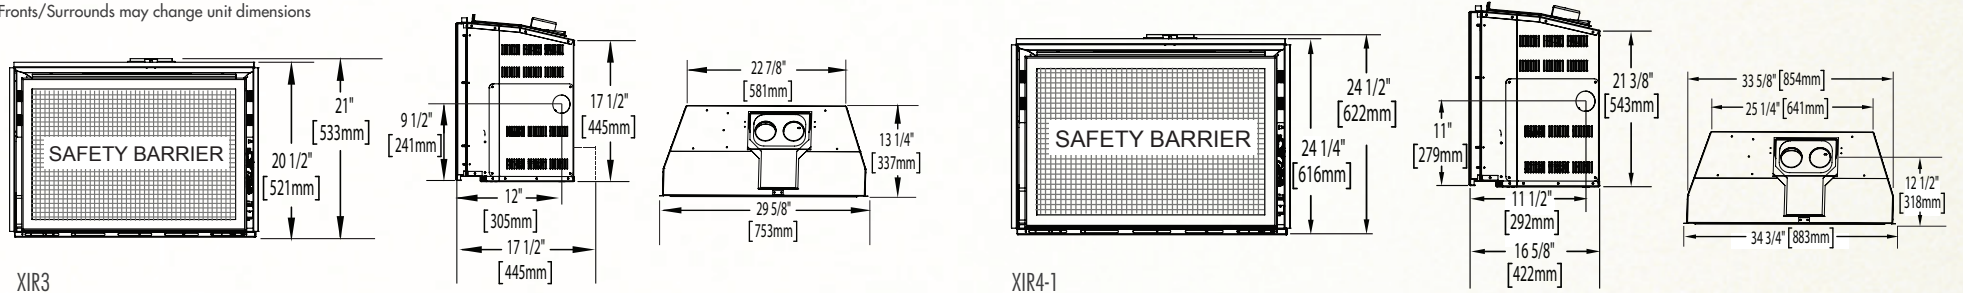

Infrared X3 & X4

Shown on pages 14 & 15

*Fronts/Surrounds may change unit dimensions

Model	BTU's (Input)		Venting	Height		Front Width		Depth		Glass Type	Glass Size		Glass Area (sq. in.)	Efficiencies			Blower	Mobile Home Certified	Electronic Ignition
	Natural Gas	Propane		Actual	Minimum Opening	Actual	Minimum Opening	Actual	Minimum Opening		Height	Width		EnerGuide	AFUE	Steady State			
XIR3	15 - 31,000	16 - 31,000	Top	21"	21 1/2"	29 5/8"	29"	13 1/4"	13 1/2" *	Ceramic	17"	25 9/16"	364	67%	68.4%	80%	Optional	Yes	Yes
XIR4-1	16 - 40,000	15 - 40,000	Top	24 1/2"	25"	34 3/4"	34 1/4"	16 5/8"	17"	Ceramic	20 5/8"	31"	560	68.9%	72.4%	83%	Standard	Yes	Yes

* Must add 4" (102mm) for optional blower

Certified under Canadian and American National Standards.

Figures may vary with individual conditions such as floor plan layout, insulation value/heat loss of the house and geographical location. Measurements to be used as a guide only. Consult your owner's manual for complete and up-to-date installation instructions and proper clearances to combustible materials.