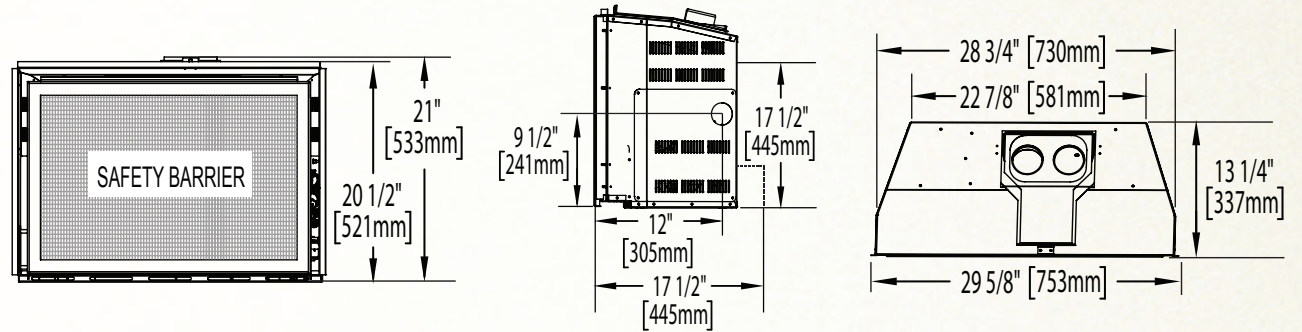

Infrared 3G

Shown on pages 12 & 13

*Fronts/Surrounds may change unit dimensions

Model	BTU's (Input)		Venting	Height		Front Width		Depth		Glass Type	Glass Size		Glass Area (sq. in.)	Efficiencies			Blower	Mobile Home Certified	Electronic Ignition
	Natural Gas	Propane		Actual	Minimum Opening	Actual	Minimum Opening	Actual	Minimum Opening		Height	Width		EnerGuide	AFUE	Steady State			
IR3G	15 - 24,000	17 - 24,000	Top	21"	21 1/2"	29 5/8"	29"	13 1/4"	13 1/2" *	Ceramic	17"	25 9/16"	364	64.2%	63.9%	80%	Optional	Yes	Yes