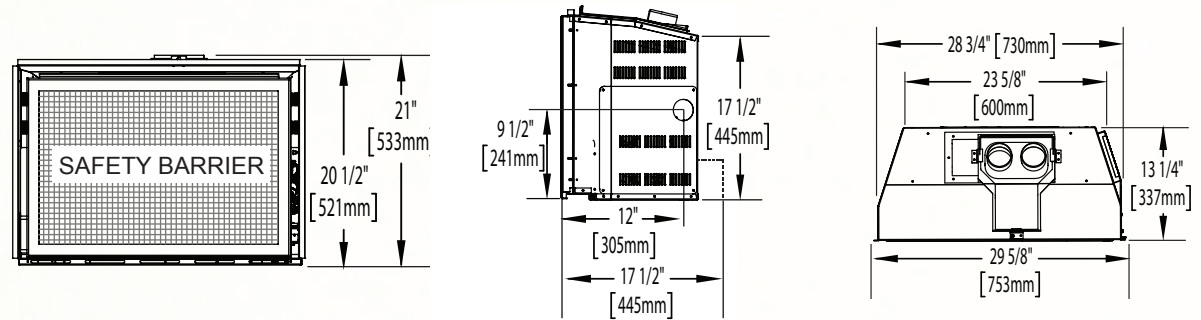

Model	BTU's (Input)		Venting	Height		Front Width		Depth		Glass Type	Glass Size		Glass Area (sq. in.)	Efficiencies			Blower	Mobile Home Certified	Electronic Ignition
	Natural Gas	Propane		Actual	Minimum Opening	Actual	Minimum Opening	Actual	Minimum Opening		Height	Width		EnerGuide	AFUE	Steady State			
IR3-1	18 - 24,000	18 - 24,000	Top	21"	21 1/2"	29 5/8"	29"	13 1/4"	13 1/2" *	Ceramic	17"	25 9/16"	364	64%	66.3%	77%	Optional	Yes	Yes

* Must add 4" (102mm) for optional blower

Certified under Canadian and American National Standards.

Figures may vary with individual conditions such as floor plan layout, insulation value/heat loss of the house and geographical location. Measurements to be used as a guide only. Consult your owner's manual for complete and up-to-date installation instructions and proper clearances to combustible materials.