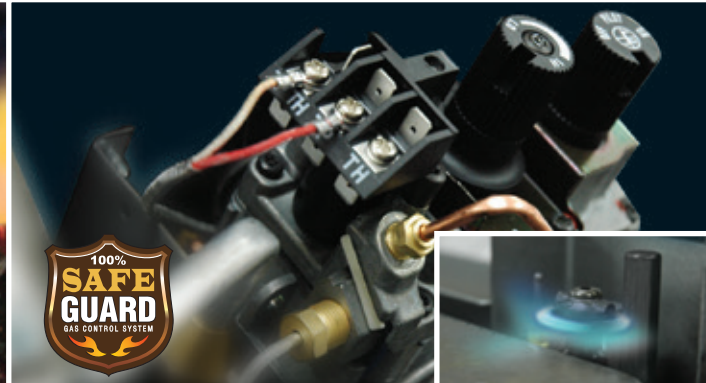

Complete with
Safety Barrier

River Rock Media Kit

Outstanding Features

of Napoleon's Advanced Technology

Advanced Burner Technology

Napoleon's sophisticated burner system offers superior flame technology. Strategically placed burner ports create the most realistic flames in the industry.

Finely Tuned Precision Valves

Surrounded with a protective cast aluminum jacket, the precision valves allow for ultimate reliability and 100% SAFE GUARD[®] gas control system.

Minimum 30% savings on heating costs with Zone Heating