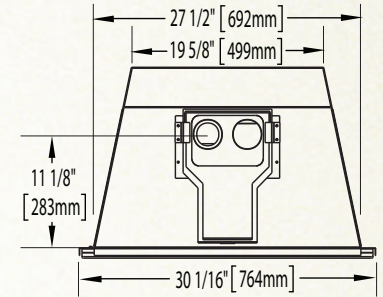

Roxbury™ 30

Shown on pages 4 & 5

*Fronts/Surrounds may change unit dimensions

Model	BTU's (Input)		Venting	Height		Front Width		Depth		Glass Type	Glass Size		Glass Area (sq. in.)	Efficiencies			Blower	Mobile Home Certified	Electronic Ignition
	Natural Gas	Propane		Actual	Minimum Opening	Actual	Minimum Opening	Actual	Minimum Opening		Height	Width		EnerGuide	AFUE	Steady State			
GDI30	15 - 24,500	19 - 24,500	Top	21 3/4"	22"	30 1/16"	28"	17 7/8"	18"	Ceramic	13 5/16"	27 7/8"	371	64.5%	60.02%	85%	Standard	Yes	No