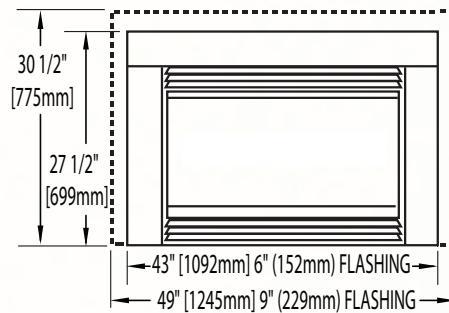

Roxbury™ 3600

Shown on pages 6 & 7

*Fronts/Surrounds may change unit dimensions

Model	BTU's (Input)		Venting	Height		Front Width		Depth		Glass Type	Glass Size		Glass Area (sq. in.)	Efficiencies			Blower	Mobile Home Certified	Electronic Ignition
	Natural Gas	Propane		Actual	Minimum Opening	Actual	Minimum Opening	Actual	Minimum Opening		Height	Width		EnerGuide	AFUE	Steady State			
GI3600	16 - 24,000	17 - 22,000	Top	17 1/4"	17 1/2"	25"	25 1/2"	17 1/2"	16 1/2"	Ceramic	11 3/4"	29 3/4"	350	62.3%	-	76%	Standard	No	No

Certified under Canadian and American National Standards.

Figures may vary with individual conditions such as floor plan layout, insulation value/heat loss of the house and geographical location. Measurements to be used as a guide only. Consult your owner's manual for complete and up-to-date installation instructions and proper clearances to combustible materials.