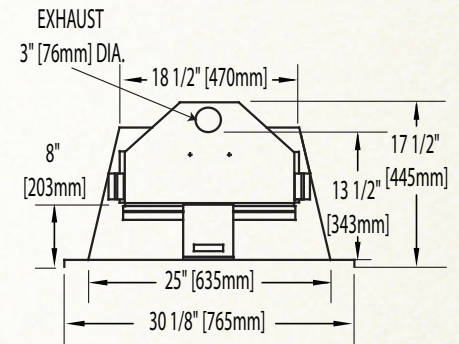

Roxbury™ 3600

Shown on pages 6 & 7

*Fronts/Surrounds may change unit dimensions

Model	BTU's (Input)		Venting	Height		Front Width		Depth		Glass Type	Glass Size		Glass Area (sq. in.)	Efficiencies			Blower	Mobile Home Certified	Electronic Ignition
	Natural Gas	Propane		Actual	Minimum Opening	Actual	Minimum Opening	Actual	Minimum Opening		Height	Width		EnerGuide	AFUE	Steady State			
GI3600	16 - 24,000	17 - 22,000	Top	17 1/4"	17 1/2"	25"	25 1/2"	17 1/2"	16 1/2"	Ceramic	11 3/4"	29 3/4"	350	62.3%	-	76%	Standard	No	No

Certified under Canadian and American National Standards.

Figures may vary with individual conditions such as floor plan layout, insulation value/heat loss of the house and geographical location. Measurements to be used as a guide only. Consult your owner's manual for complete and up-to-date installation instructions and proper clearances to combustible materials.