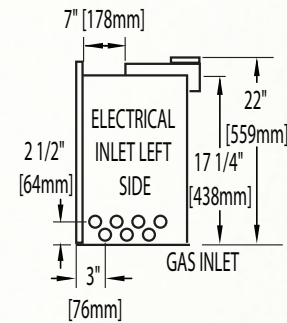

Roxbury™ 3600

Shown on pages 6 & 7

*Fronts/Surrounds may change unit dimensions

Model	BTU's (Input)		Venting	Height		Front Width		Depth		Glass Type	Glass Size		Glass Area (sq. in.)	Efficiencies			Blower	Mobile Home Certified	Electronic Ignition
	Natural Gas	Propane		Actual	Minimum Opening	Actual	Minimum Opening	Actual	Minimum Opening		Height	Width		EnerGuide	AFUE	Steady State			
GI3600	16 - 24,000	17 - 22,000	Top	17 1/4"	17 1/2"	25"	25 1/2"	17 1/2"	16 1/2"	Ceramic	11 3/4"	29 3/4"	350	62.3%	-	76%	Standard	No	No

Certified under Canadian and American National Standards.

Figures may vary with individual conditions such as floor plan layout, insulation value/heat loss of the house and geographical location. Measurements to be used as a guide only. Consult your owner's manual for complete and up-to-date installation instructions and proper clearances to combustible materials.