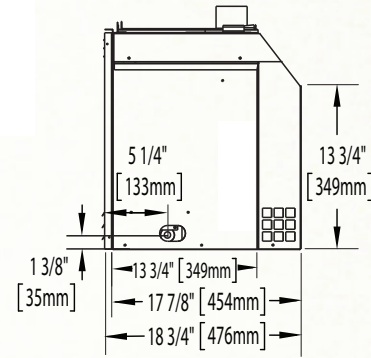

Roxbury™ 30

Shown on pages 4 & 5

*Fronts/Surrounds may change unit dimensions

Model	BTU's (Input)		Venting	Height		Front Width		Depth		Glass Type	Glass Size		Glass Area (sq. in.)	Efficiencies			Blower	Mobile Home Certified	Electronic Ignition
	Natural Gas	Propane		Actual	Minimum Opening	Actual	Minimum Opening	Actual	Minimum Opening		Height	Width		EnerGuide	AFUE	Steady State			
GDI30	15 - 24,500	19 - 24,500	Top	21 3/4"	22"	30 1/16"	28"	17 7/8"	18"	Ceramic	13 5/16"	27 7/8"	371	64.5%	60.02%	85%	Standard	Yes	No