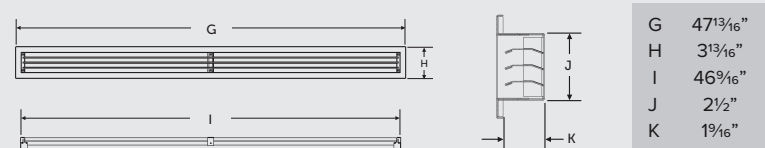

* dependant of finishing material used

WALL SURROUND TRIM KIT

Z4B46S1 Z4B46S2

A	44 ⁵ / ₈ "	50 ³ / ₈ "
B	1 ¹ / ₂ "	4 ³ / ₈ "
C	1 ¹ / ₂ "	4 ³ / ₈ "
D	17 ³ / ₄ "	22 ¹ / ₂ "
E	1"	1"
F	1 ³ / ₄ "	1 ³ / ₄ "

ENCLOSURE GRILL