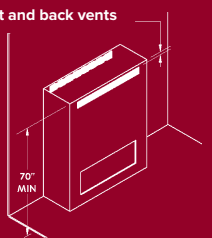

NOTE: To vent the fireplace chase, removal of vent shields from the fireplace is required.

Framing to ceiling with open front 2-1/4" x 47"

Open chase framing with enclosure min 1-1/4" below ceiling

Framing to ceiling with vents at front and back

Framing to ceiling with front or side vents

Framing to ceiling, minimum enclosure with front or side vents

Minimum enclosure with front or side vents

Minimum enclosure with front and back vents

 marquis
COLLECTION