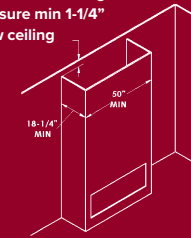

Minimum enclosure height for a vented chase is 70" from bottom of fireplace, ventilation of a 105 in² of minimum free air opening is required.

Choose between our V46EG Enclosure Grill or Custom Grill (if custom grills are used the louvers cannot slope) or adequate ventilation opening as stated in the manual. Grill or opening must be within 2" of chase top/ceiling.

NOTE: To vent the fireplace chase, removal of vent shields from the fireplace is required.

Framing to ceiling with open front 2-1/4" x 47"

Open chase framing with enclosure min 1-1/4" below ceiling

Framing to ceiling with vents at front and back