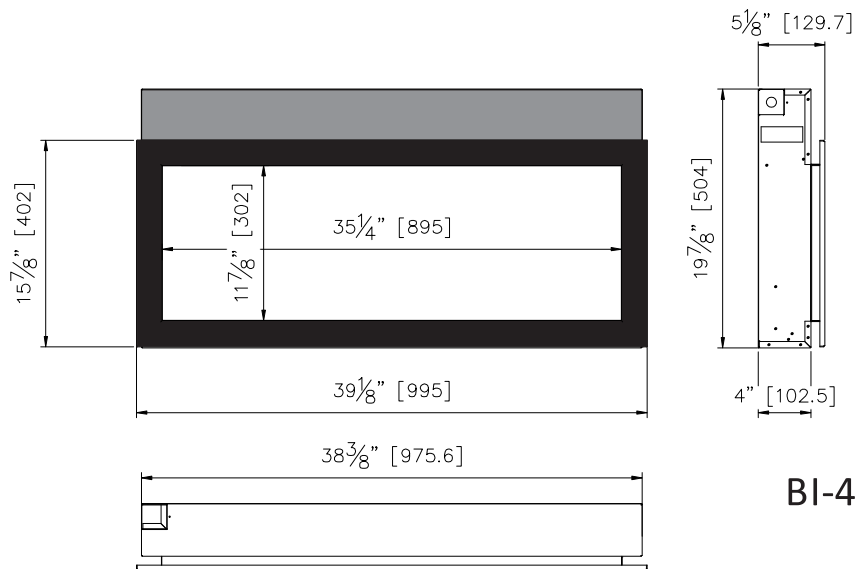

BI-40-XTRASLIM