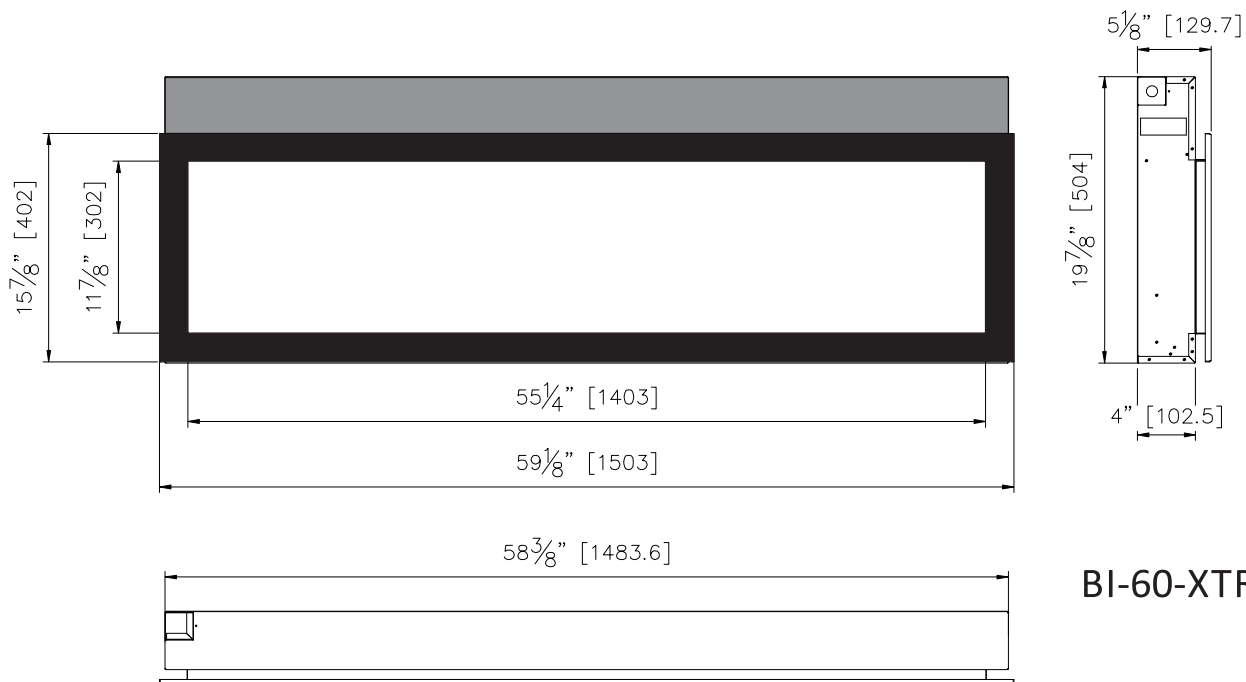

BI-60-XTRASLIM