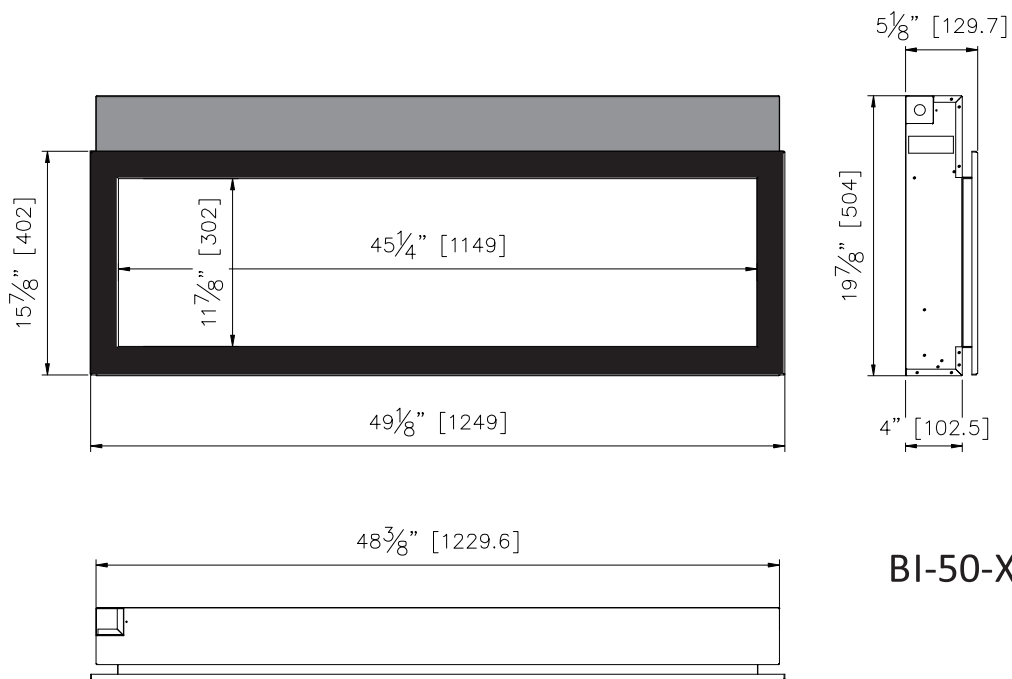

BI-50-XTRASLIM