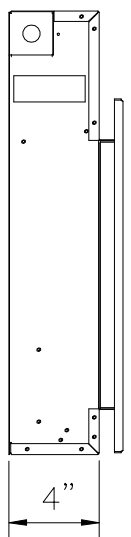

EXTRA SLIM

INCREDIBLY THIN AT JUST 4"

Our Panorama series family just got better with the addition of the NEW Extra Slim!

Available in 3 sizes, you'll find a unit that is perfect for any space in your home, business or commercial space. Boasting our FIRE & ICE® Flame presentation with three color LED light strips allowing for multicolor flame options. With just a click of the included remote control, choose from blue, rose, violet, yellow or orange colored flames. The Extra Slim model comes standard with clear decorative media with additional media options available for purchase.

Key Features

Heater & Fan

Rated for indoor & outdoor use including bathrooms

Perfect for zone heating approx. 500 sq ft. 4800 BTU

Hard wire ready
Thermostat hard wire ready

Very thin - only 4" in depth

FIRE & ICE® Flame presentation
Three light strips allow for yellow, orange, blue, violet & rose colored flames

Included media & accessories

Amantii