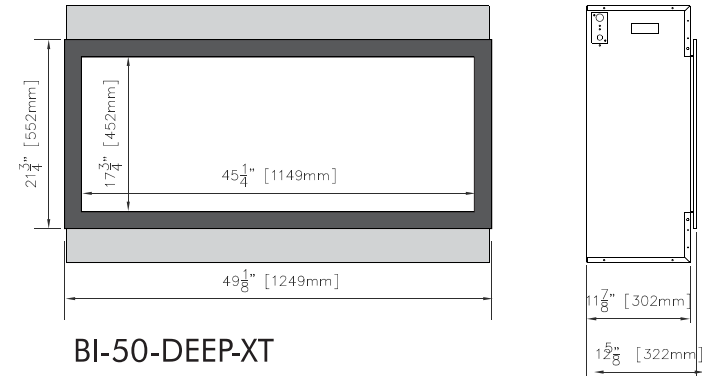

Compare

BI-40-DEEP
11 7/8 " tall viewing area

BI-40-DEEP-XT
17 3/4" tall viewing area

BI-50-DEEP-XT

BI-60-DEEP-XT

BI-72-DEEP-XT

BI-88-DEEP-XT