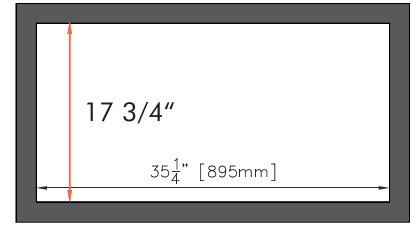

Compare

BI-40-DEEP
11 7/8 " tall viewing area

BI-40-DEEP-XT
17 3/4" tall viewing area

BI-50-DEEP-XT

BI-60-DEEP-XT

BI-72-DEEP-XT

BI-88-DEEP-XT