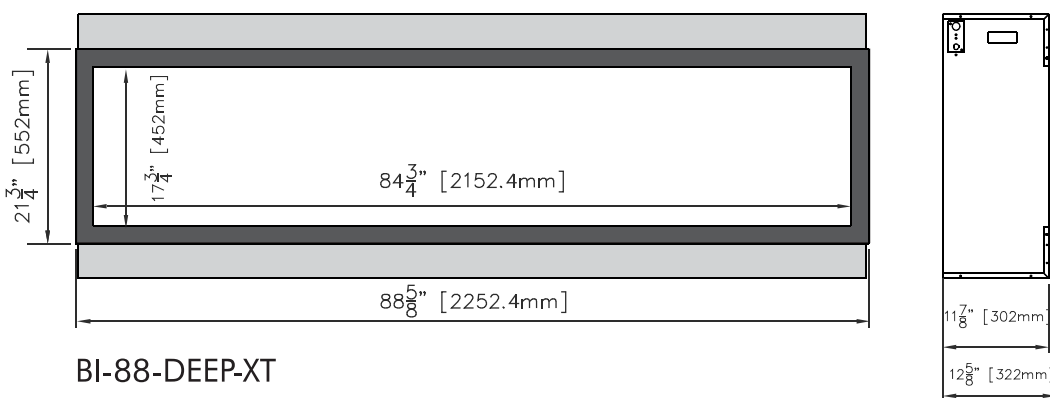

Compare

BI-40-DEEP
11 7/8 " tall viewing area

BI-40-DEEP-XT
17 3/4" tall viewing area

BI-50-DEEP-XT

BI-60-DEEP-XT

BI-72-DEEP-XT

BI-88-DEEP-XT