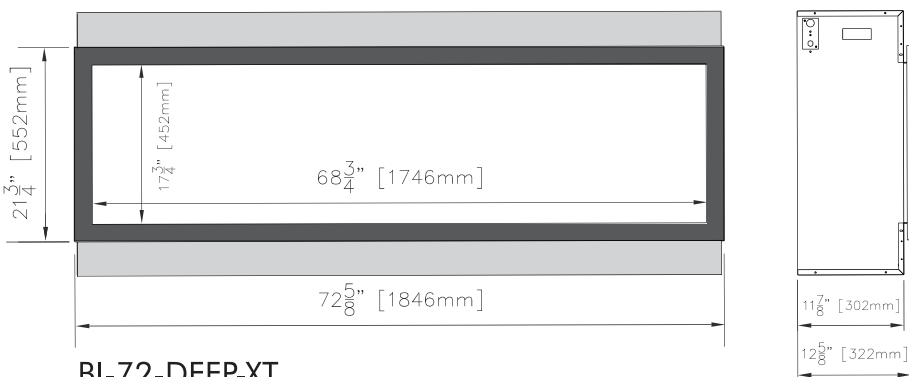

Compare

BI-40-DEEP
11 7/8 " tall viewing area

BI-40-DEEP-XT
17 3/4" tall viewing area

BI-50-DEEP-XT

BI-60-DEEP-XT

BI-72-DEEP-XT

BI-88-DEEP-XT