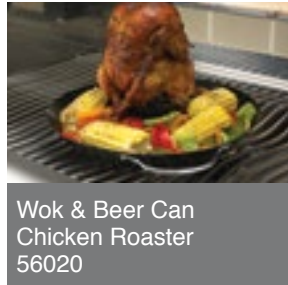

Smoker Pipe
67011

Wok & Beer Can
Chicken Roaster
56020