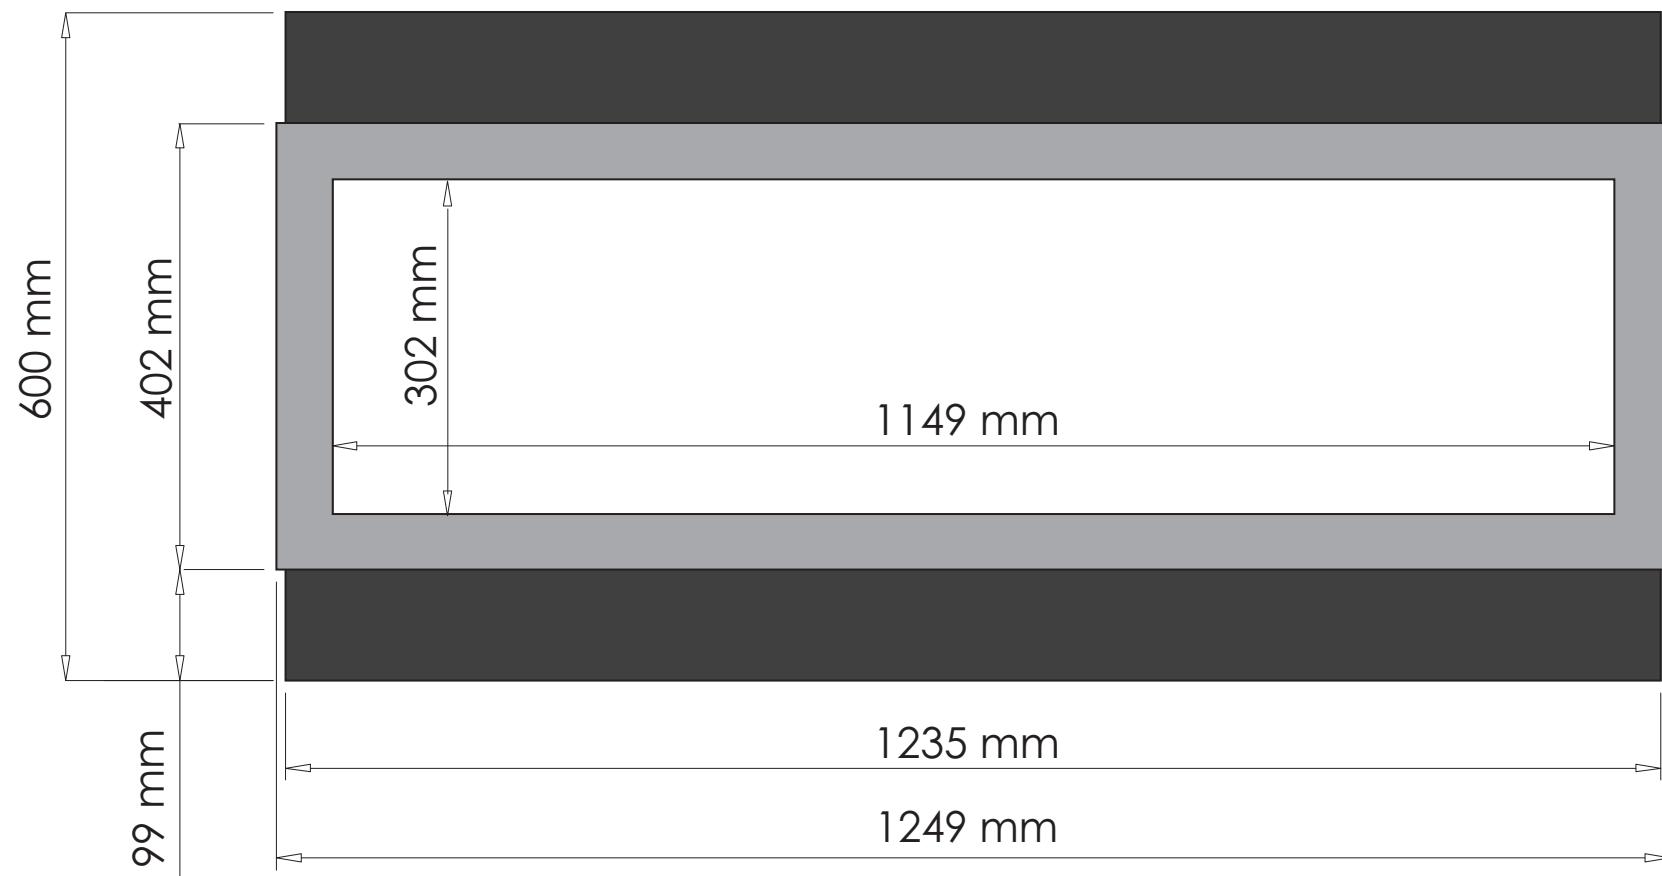

TECHNICAL SPECIFICATIONS		
VOLTS	120	
AMPS	12.5	
WATTS	1500	
HEATER	HIGH	1500 watts
	LOW	750 watts
NO HEATER	22 watts	
LAMPS	QUANTITY	LED
	WATTS	
	TOTAL WATTS	22 watts
ROTOR MOTOR	1 at 5 watts	
HEIGHT, WIDTH, DEPTH	23 1/2 x 48 1/2 x 12	
GLASS VIEWING OPENING	12" x 45 1/4"	
SURROUND SIZE	15 3/4" x 49 1/4"	
SHIPPING SIZE	25 3/4 x 58 x 14 1/2"	
SHIPPING WEIGHT	UNIT	111 lbs
	GLASS FRONT	Included
PLUG LOCATION	Left Side	
CORD LENGTH	76"	
APPROX. HEATING AREA	400 sq ft	

Amantii

SERIES BUILT IN	MODEL BI-50-DEEP		REV 1
SCALE 1" = 1'-0"	DATE: 11/1/2013		SHEET 1 OF 1

TECHNICAL SPECIFICATIONS		
VOLTS	120	
AMPS	12.5	
WATTS	1500	
HEATER	HIGH	1500 watts
	LOW	750 watts
NO HEATER	22 watts	
LAMPS	QUANTITY	LED
	WATTS	
	TOTAL WATTS	22 watts
ROTOR MOTOR	1 at 5 watts	
HEIGHT, WIDTH, DEPTH	60 x 123.5 x 30.2 cm	
GLASS VIEWING OPENING	30.2 x 114.9 cm	
SURROUND SIZE	40.1 x 124.9 cm	
SHIPPING SIZE	64 x 146.3 x 36.8 cm	
SHIPPING WEIGHT	50 kg	
GLASS FRONT	UNIT	
		Included
PLUG LOCATION	Left Side	
CORD LENGTH	193 cm	
APPROX. HEATING AREA	37 sqm	

Amantii

SERIES BUILT IN	MODEL BI-50-DEEP		REV 1
SCALE 1:12	DATE: 11/1/2013		SHEET 1 OF 1