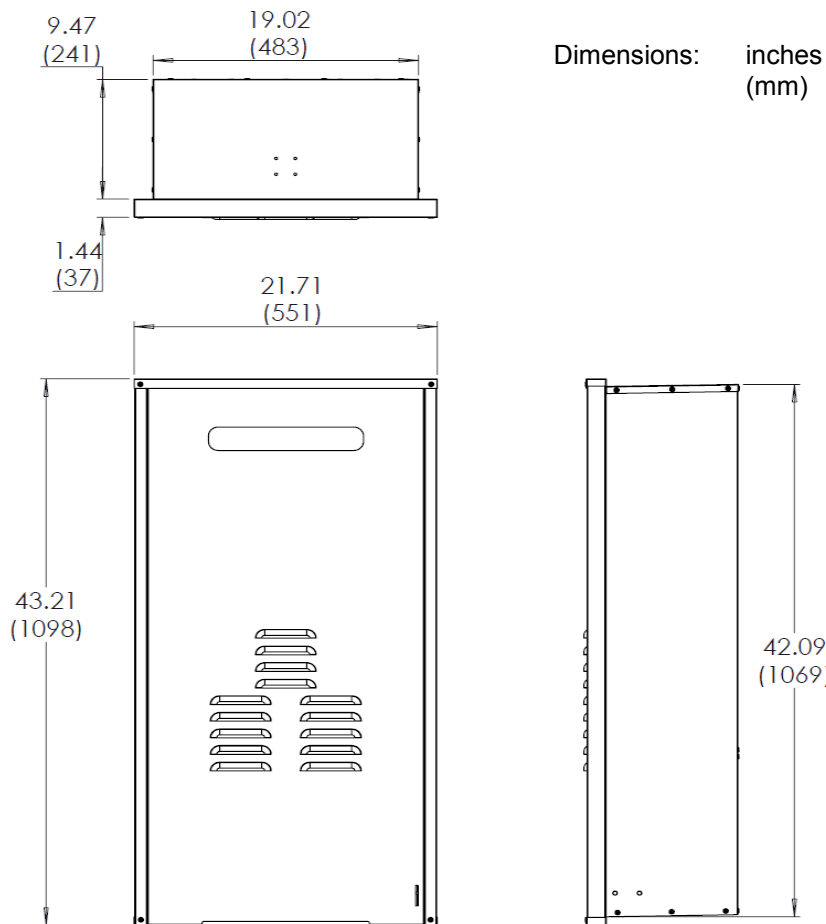

RGB-CTWH-2 Recess Box

For outdoor condensing water heater models:

- RU80e • REU-KB2530WD-US
- RU90e • REU-KB2934WD-US
- RU98e • REU-KB3237WD-US
- RUR98e • REU-KBP3237WD-US
- C199e • REU-KB3237WDC-US

Material: Steel - Galvanized and Powder Coated
Powder Coated Aluminum Base

Color: White

- ⇒ Protects the appliance from wind, weather, and unwanted adjustments
- ⇒ Recesses the appliance into the wall
- ⇒ Hides the appliance from view
- ⇒ Drain holes located at the front of the box for improved draining capabilities in flush mounted installations.
- ⇒ Wide front door flange design for easy flashing.
- ⇒ Includes lock ring for increased security.
- ⇒ Removable door allows easy access for servicing
- ⇒ Aluminum base for easy drilling in the field