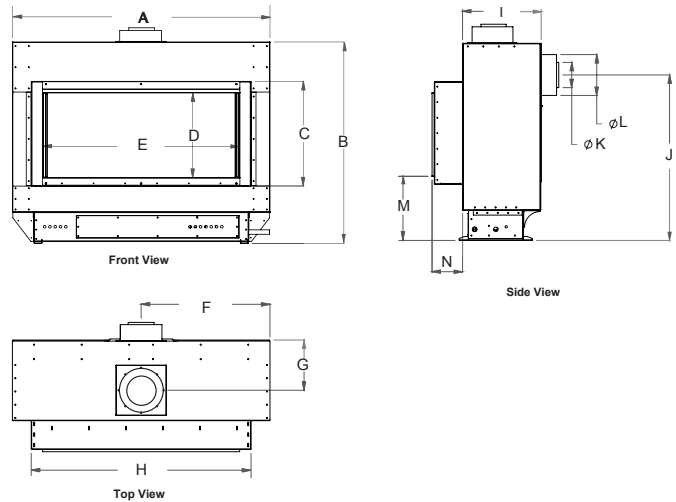

Options:

- Various Linear Contemporary burner accessories[‡]
- Remote Control

[‡] Go to www.montigo.com for color images

Fireplace BTU/H Input

Model#	Natural Gas	Liquid Propane
R-Series R320	50,000	40,000
R-Series R420	65,000	55,000
R-Series R520	80,000	65,000
R-Series R720	100,000	80,000
R-Series R820	100,000	80,000

Consult the owner's manual for complete installation instructions and proper clearances to combustible surfaces prior to installing fireplace.

All specifications, framing dimensions, product designs, materials and colors are subject to change without notice. The actual flame pattern and color may vary slightly from the illustrations. Diagrams and illustrations are not to scale.

Options & accessories may have associated surcharge.

Available at:

For more inspiration go to:
www.montigo.com