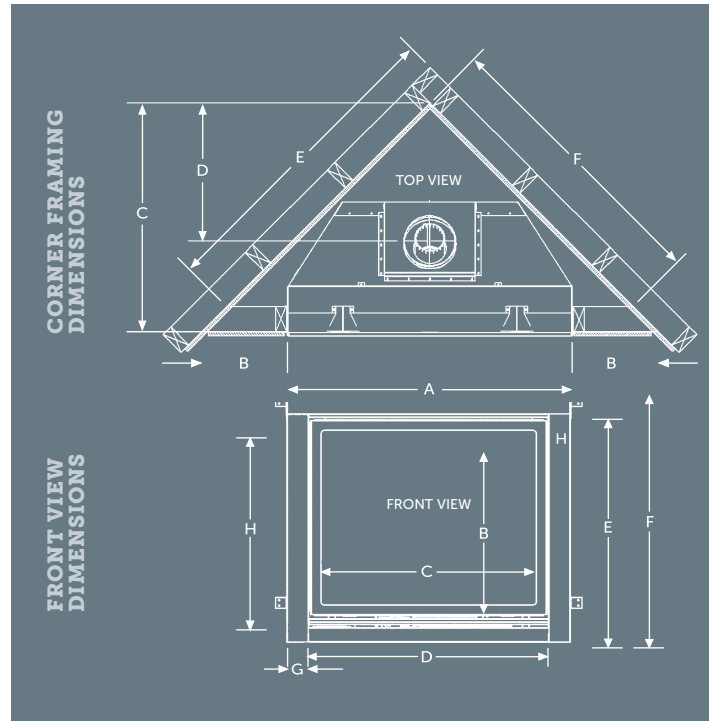

Decorative Ember Glass - Bronze

Traditional Brick Liner RLT

Herringbone Brick Liner RLH

Red Herringbone Brick Liner RRH

Stacked Brick Liner RLS

CORNER

	ZCV39	ZCV42
A	39 1/2"	42 1/2"
B	11 3/4"	11 3/4"
C	31 1/2"	33"
D	19"	20 1/2"
E	43"	45 1/8"
F	39 1/2"	41 5/8"
G	-	-
H	-	-

FRONT VIEW

	ZCV39	ZCV42
A	39 3/8"	42 3/8"
B	24 1/8"	27 1/4"
C	29 5/8"	33 3/8"
D	33"	37 1/8"
E	34 1/2"	37 7/8"
F	37 3/4"	40 7/8"
G	3"	2 1/2"
H	29 3/8"	32 1/2"

UNIT AND FRAMING SPECIFICATIONS (IN.)

Top Flue Models	Height Actual	Height Framing	Width Actual	Width Framing	Depth Actual	Depth Framing
ZCV39	37 1/4"	37 7/8"	39 3/8"	39 1/2"	18 3/8"	18 1/2"
ZCV42	40 7/8"	41"	42 3/8"	42 1/2"	18 3/8"	18 1/2"