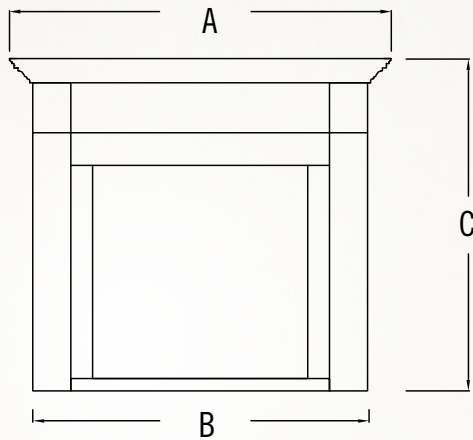

FULL & FLUSH CABINET DIMENSIONS

Mantel	Size	Firebox	FULL CABINET			FLUSH CABINET				
			A	B	C	D	E	F	G	H
Princess™	Small	30"	59 3/4"	49 1/2"	54"	20 7/8"	15 3/4"	8 1/8"	54"	3"
	Medium	35", 36"	64 3/4"	54 1/2"		21 7/8"	16 3/4"			
	Large	42"	71 3/4"	61 1/2"		24 7/8"	19 3/4"			
Bonaparte™	Small	30"	57"	49 1/2"	54"	20 3/4"	15 3/4"	8"	54"	3 3/4"
	Medium	35", 36"	62"	54 1/2"		21 3/4"	16 3/4"			
	Large	42"	69"	61 1/2"		24 3/4"	19 3/4"			
Dynasty™	Small	30"	67 3/4"	62"	54 7/8"	19 1/2"	16 1/2"	6 7/8"	54 7/8"	3 3/4"
	Medium	35", 36"	72 3/4"	67"		21 3/8"	18 1/4"			
	Large	42"	79 3/4"	74"		24"	20 7/8"			
Imperial™	Small	30"	64 3/4"	63 1/2"	54 7/8"	17 7/8"	16 1/2"	5 1/8"	54 7/8"	3 3/4"
	Medium	35", 36"	69 3/4"	68 1/2"		19 5/8"	18 1/4"			
	Large	42"	76 3/4"	75 1/2"		22 1/4"	20 7/8"			
Empire™	Small	30"	63 3/4"	62"	54 7/8"	17 3/8"	16 1/2"	4 5/8"	54 7/8"	3 3/4"
	Medium	35", 36"	68 3/4"	67"		19 1/8"	18 1/4"			
	Large	42"	75 3/4"	74"		21 3/4"	20 7/8"			
Marquess™	Small	30"	69 3/4"	62"	54 7/8"	20 1/4"	16 1/2"	7 1/2"	55"	3 3/4"
	Medium	35", 36"	74 3/4"	67"		21 1/4"	18 1/4"			
	Large	42"	81 3/4"	74"		24 1/4"	20 7/8"			