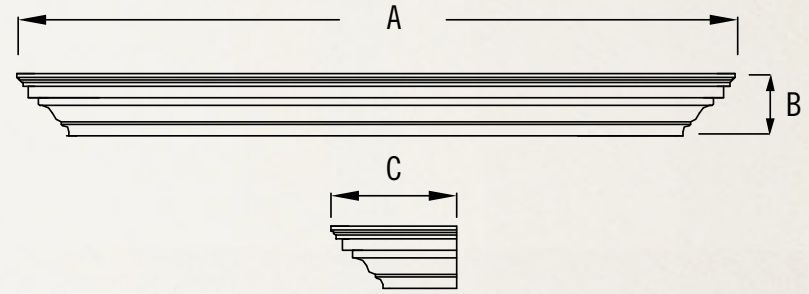

Model	Size	Firebox	A	B	C
BONAPARTE™	Small	30"	57"	3 7/8"	8"
	Medium	35", 36"	62"		
	Large	42"	69"		

EMPIRE™

PRINCESS™

IMPERIAL™

RUSTIC™

Unfinished (Maple) White (Paint) Black (Paint) Pewter (Stain) Espresso (Stain) Natural (Clear Lacquer)