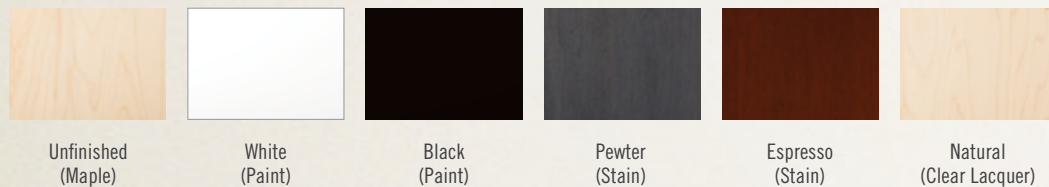

NAPOLEON

KEENAN COLLECTION MANTELS
napoleonfireplaces.com

WHAT WE ARE ALL ABOUT

Napoleon is proud to announce the Keenan Collection. In keeping with our core values of artisanship and craftsmanship, each mantel starts with the selection of premium grade lumber, which is hand crafted and custom finished into a furniture grade focal point of your home. The Keenan Collection consists of six mantels and seven shelves.

A popular mix of pre-selected colors and finishes to suit any home decor, or if a custom finish is preferred, we offer all designs in unfinished maple for personalized choice.

The Keenan Collection have been designed to fit Napoleon Ascent™ 30, 35, 36, X 36, 42 and X 70 fireplaces.