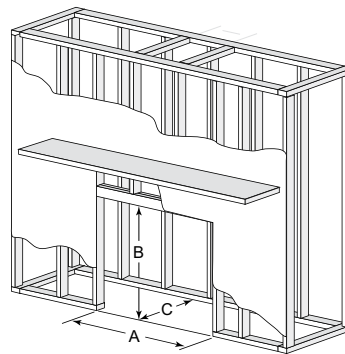

Above and on cover: Reveal shown with bi-fold doors, steel gray marble and Roxborough mantel

Features

- 36" or 42" viewing area
- Open-hearth design with optional glass doors
- Unique three-level burner
- Traditional or herringbone brick interiors
- 40,000 BTUs (36" model)
- 43,000 BTUs (42" model)

Specifications

Reveal Dimensions

MODEL	A	B	C
RBV4236I	41"	36"	23-3/4"
RBV4842I	47"	42"	29-3/4"

Framing Dimensions

MODEL	A ROUGH OPENING (WIDTH)	B ROUGH OPENING (HEIGHT)	C ROUGH OPENING (DEPTH)
RBV4236I	42"	39-3/4"	22"
RBV4842I	48"	39-3/4"	22"

The rough framing dimensions shown represent the distance from stud to stud only and do not take into consideration the addition of drywall. Please refer to installation instructions for complete specifications and drawings when installing this product. Go to www.heatilator.com to download.