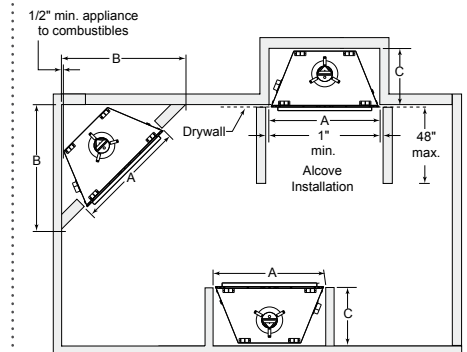

Clearances

MODEL	A	B	C
RBV4236I	42"	48"	22"
RBV4842I	48"	51-1/4"	22"

Available from

heatilator
The first name in fireplaces

800-927-6841 | heatilator.com

[facebook.com/Heatilator](https://www.facebook.com/Heatilator)

twitter.com/Heatilator

[youtube.com/HeatilatorFireplaces](https://www.youtube.com/HeatilatorFireplaces)

HTL-1041-1017

Limited Lifetime Warranty¹

The strongest in the industry, Heatilator provides a limited lifetime warranty on the most important aspects: firebox and heat exchanger.

¹ For full warranty details go to heatilator.com.

The information provided in this literature is for planning purposes only and subject to change. Please consult the installation manual for actual installation. Actual product appearance may differ from product images.

Fireplace glass and other surfaces get extremely HOT and can cause severe burns if touched. Do not remove the protective safety screen from the front of the glass. Keep a safe distance away. To learn more visit www.heatilator.com/fireplacesafety.