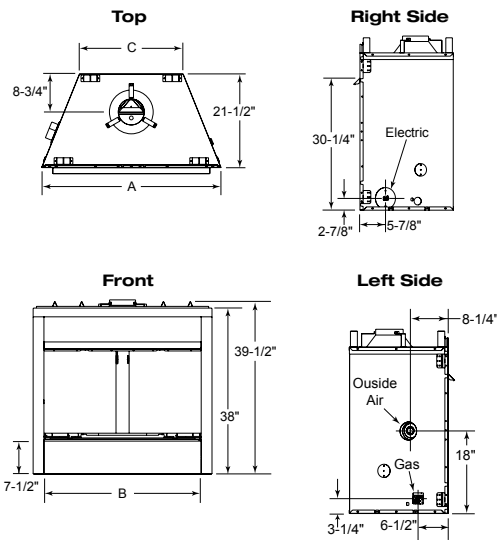

Specifications

Reveal Dimensions

MODEL	A	B	C
RBV4236I	41"	36"	23-3/4"
RBV4842I	47"	42"	29-3/4"

Framing Dimensions

MODEL	A ROUGH OPENING (WIDTH)	B ROUGH OPENING (HEIGHT)	C ROUGH OPENING (DEPTH)
RBV4236I	42"	39-3/4"	22"
RBV4842I	48"	39-3/4"	22"

The rough framing dimensions shown represent the distance from stud to stud only and do not take into consideration the addition of drywall. Please refer to installation instructions for complete specifications and drawings when installing this product. Go to www.heatilator.com to download.