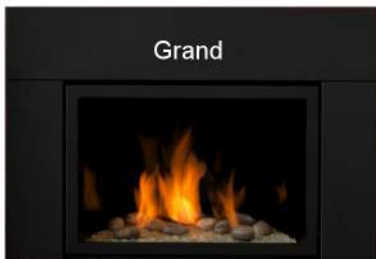

Model	BTU's		Vent	Height		Width		Depth		Viewing Area		Efficiency
	Natural Gas	Propane		Actual	Framing	Actual	Framing	Actual	Framing	Height	Width	EnerGuide
Select 42	Hi 30,000	29,000	Top 4" & 7"	36"	43"	40-3/4"	45-3/4"	17-1/2"	19-1/2"	23-1/2"	34-1/4"	67.15%
	Lo 22,000	19,500										
Standard Features:			Surrounds:					Options:				
see page 5	• Clean Face Design							• Basic Black 3 Sided		• Driftwood & Media Kits		
	• 30,000BTU											
	• Full Deluxe System											
	• Porcelain Liner											
	• Tempered Glass											
• Traditional Log Set		• Basic Stainless 3 Sided										

Model	BTU's		Vent	Height		Width		Depth		Viewing Area		Efficiency			
	Natural Gas	Propane		Actual	Min	Actual	Min	Actual	Min	Height	Width	EnerGuide			
Insert	Hi 26,000	23,000	Top 3" & 3"	20.049"	20-1/4"	30.129"	27"	18.215"	16-1/4**	16"	25"	68.30%			
	Lo 13,000	16,500													
Standard Features:			Surrounds: (Mandatory)					Options:							
see page 6	• True Clean Face Design							• Standard Black Surround w/Safety Screen 26" High		• Deluxe System 110V					
	• 26,000BTU							• Standard Black Surround w/Safety Screen 28" High					• Premier Battery Powered		
	• Electronic Ignition							• Standard 4 Sided Black Surround w/Safety Screen							
	• Ceramic Brick Panel/Black Porcelain Panel														
	• Your Choice of Either: Rock & Glass or														
	• Traditional 9pc Log Set														
• 100% Safety Shut Off															

Model	BTU's		Vent	Height		Width		Depth		Viewing Area		Efficiency
	Natural Gas	Propane		Actual	Framing	Actual	Framing	Actual	Framing	Height	Width	EnerGuide
OD2000	Hi 40,000	32,500	Vent-less	25"	31"	43-1/8"	47-3/8"	14"	16"			
	Lo 29,000	24,000										
Standard Features:			Options:									
see page 5	• Linear Design											
	• True Clean Face Or keep trim exposed											
	• 40,000BTU											
	• All Stainless Steel											
	• Crisscross Stainless Steel Burner											
	• Remote Control											
• White Glass and River Pebble kit		• Driftwood #1,#2, or 3pcs										
• Cover with Kill Switch		• Media Kits										
		• Ceramic Stones