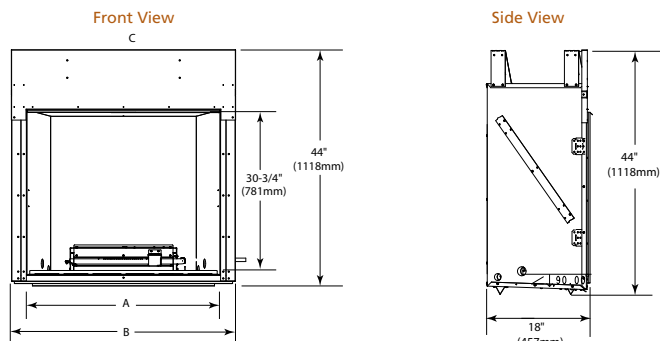

COURTYARD

Model	Front Width		Back Width		Height		Depth		Viewing Area
	Unit	Framing	Unit	Framing	Unit	Framing	Unit	Framing	
Courtyard-36"	41-3/4" [1060]	43-1/2" [1105]	31-1/2" [800]	43-1/2" [1105]	44" [1118]	44-1/8" [1121]	18" [457]	18-1/8" [459]	36" x 30-3/4" [914 x 781]
Courtyard-42"	47-3/4" [1213]	49-1/2" [1257]	37-1/2" [953]	49-1/2" [1257]	44" [1118]	44-1/8" [1121]	18" [457]	18-1/8" [459]	42" x 30-3/4" [1067 x 781]

Drawings to the right represent the 36" and 42" combined.

MODEL	Courtyard-36"	Courtyard-42"
A	36" [914]	42" [1067]
B	41-3/4" [1060]	47-3/4" [1213]
C (back width)	31-1/2" [800]	37-1/2" [953]