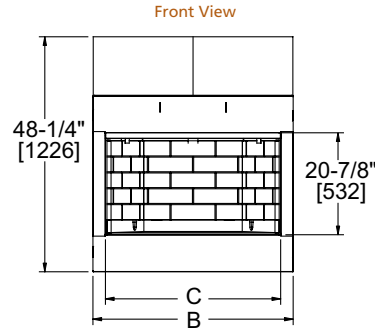

VILLA GAS

Model	Front Width		Back Width		Height		Depth		Viewing Area	BTU/hr Input
	Unit	Framing	Unit	Framing	Unit	Framing	Unit	Framing		
Villa Gas 36"	41" [1041]	42" [1067]	23-3/4" [603]	42" [1067]	39-1/2" [1003]	39-3/4" [1010]	21-3/8" [544]	21-1/2" [546]	36" x 20-7/8" [914 x 532]	40,000 (NG), 40,000 (LP)
Villa Gas 42"	47" [1194]	48" [1219]	29-3/4" [756]	48" [1219]	39-1/2" [1003]	39-3/4" [1010]	21-3/8" [544]	21-1/2" [546]	42" x 20-7/8" [1067 x 532]	42,000 (NG), 42,000 (LP)

Drawings to the right represent the 36" and 42" combined.

MODEL	Villa Gas 36"	Villa Gas 42"
A	23-3/4" [603]	29-3/4" [756]
B	41-1/8" [1045]	47-1/8" [1197]
C	36" [914]	42" [1067]