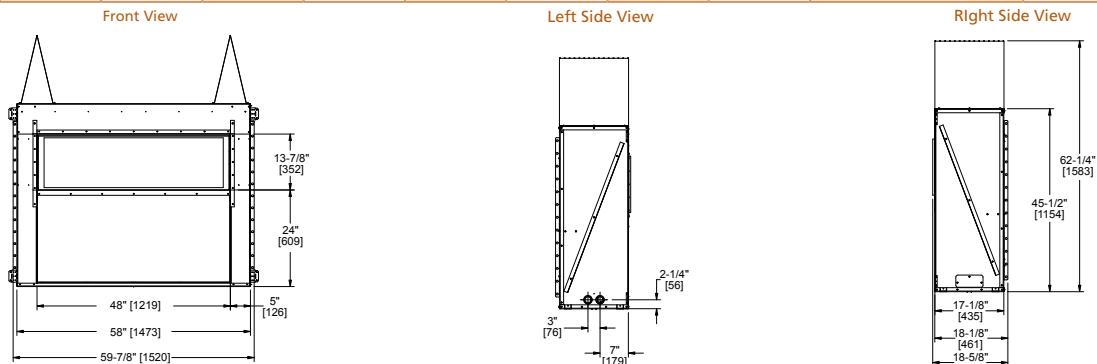

FIREPLACE SPECIFICATIONS

PALAZZO

Model	Front Width		Back Width		Height		Depth		Viewing Area	BTU/hr Input
	Unit	Framing	Unit	Framing	Unit	Framing	Unit	Framing		
Palazzo	59-7/8" [1520]	60" [1524]	59-7/8" [1520]	60" [1524]	45-1/2" [1154]	62-3/8" [1584]	18-5/8" [474]	18-1/8" [459]	48" x 13-7/8" [1219 x 352]	43,000
Palazzo See-Through	59-7/8" [1520]	60" [1524]	59-7/8" [1520]	60" [1524]	45-1/2" [1154]	62-3/8" [1584]	18-1/4" [463]	17" [431]	48" x 13-7/8" [1219 x 352]	43,000