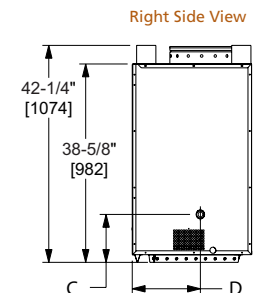

MONTANA

Model	Front Width		Back Width		Height		Depth		Viewing Area
	Unit	Framing	Unit	Framing	Unit	Framing	Unit	Framing	
Montana-36"	42" [1067]	43" [1091]	25" [635]	43" [1091]	42-1/4" [1073]	42-3/8" [1076]	23-1/4" [591]	24-1/8" [613]	36" x 23-1/2" [915 x 597]
Montana-42"	48" [1219]	49" [1246]	31" [787]	49" [1246]	42-1/4" [1073]	42-3/8" [1076]	23-1/4" [591]	24-1/8" [613]	42" x 23-1/2" [1067 x 597]

Drawings to the right represent the 36" and 42" combined.

MODEL	Montana-36"	Montana-42"
A	25" [786]	31" [786]
B	13-7/8" [352]	14" [356]
C	9-1/2" [241]	9-1/2" [241]
D	13-1/4" [337]	14" [356]