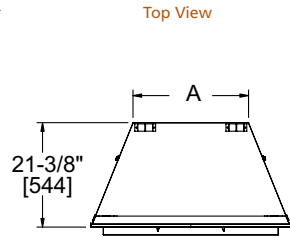

VILLA GAS

Model	Front Width		Back Width		Height		Depth		Viewing Area	BTU/hr Input
	Unit	Framing	Unit	Framing	Unit	Framing	Unit	Framing		
Villa Gas 36"	41" [1041]	42" [1067]	23-3/4" [603]	42" [1067]	39-1/2" [1003]	39-3/4" [1010]	21-3/8" [544]	21-1/2" [546]	36" x 20-7/8" [914 x 532]	40,000 (NG), 40,000 (LP)
Villa Gas 42"	47" [1194]	48" [1219]	29-3/4" [756]	48" [1219]	39-1/2" [1003]	39-3/4" [1010]	21-3/8" [544]	21-1/2" [546]	42" x 20-7/8" [1067 x 532]	42,000 (NG), 42,000 (LP)

Drawings to the right represent the 36" and 42" combined.

MODEL	Villa Gas 36"	Villa Gas 42"
A	23-3/4" [603]	29-3/4" [756]
B	41-1/8" [1045]	47-1/8" [1197]
C	36" [914]	42" [1067]