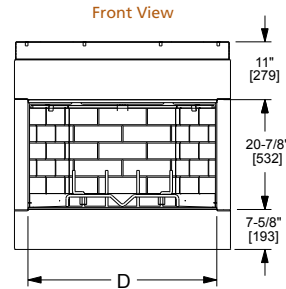

VILLAWOOD

Model	Front Width		Back Width		Height		Depth		Viewing Area
	Unit	Framing	Unit	Framing	Unit	Framing	Unit	Framing	
Villawood-36"	41" [1041]	42" [1067]	23-3/4" [603]	42" [1067]	39-1/2" [1003]	39-3/4" [1010]	21-3/8" [544]	21-1/2" [546]	36" x 20-7/8" [914 x 532]
Villawood-42"	47" [1194]	48" [1219]	29-3/4" [756]	48" [1219]	39-1/2" [1003]	39-3/4" [1010]	21-3/8" [544]	21-1/2" [546]	42" x 20-7/8" [1067 x 532]

Drawings to the right represent the 36" and 42" combined.

MODEL	Villawood-36"	Villawood-42"
A	23-3/4" [603]	29-3/4" [756]
B	41" [1041]	47" [1194]
C	11-7/8" [302]	14-7/8" [378]
D	36" [914]	42" [1067]