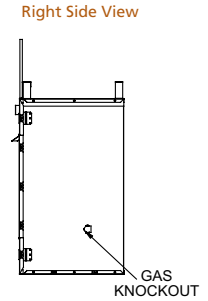

VILLA GAS

Model	Front Width		Back Width		Height		Depth		Viewing Area	BTU/hr Input
	Unit	Framing	Unit	Framing	Unit	Framing	Unit	Framing		
Villa Gas 36"	41" [1041]	42" [1067]	23-3/4" [603]	42" [1067]	39-1/2" [1003]	39-3/4" [1010]	21-3/8" [544]	21-1/2" [546]	36" x 20-7/8" [914 x 532]	40,000 (NG), 40,000 (LP)
Villa Gas 42"	47" [1194]	48" [1219]	29-3/4" [756]	48" [1219]	39-1/2" [1003]	39-3/4" [1010]	21-3/8" [544]	21-1/2" [546]	42" x 20-7/8" [1067 x 532]	42,000 (NG), 42,000 (LP)

Drawings to the right represent the 36" and 42" combined.

MODEL	Villa Gas 36"	Villa Gas 42"
A	23-3/4" [603]	29-3/4" [756]
B	41-1/8" [1045]	47-1/8" [1197]
C	36" [914]	42" [1067]