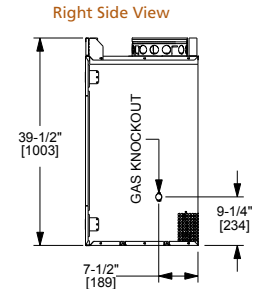

VILLAWOOD

Model	Front Width		Back Width		Height		Depth		Viewing Area
	Unit	Framing	Unit	Framing	Unit	Framing	Unit	Framing	
Villawood-36"	41" [1041]	42" [1067]	23-3/4" [603]	42" [1067]	39-1/2" [1003]	39-3/4" [1010]	21-3/8" [544]	21-1/2" [546]	36" x 20-7/8" [914 x 532]
Villawood-42"	47" [1194]	48" [1219]	29-3/4" [756]	48" [1219]	39-1/2" [1003]	39-3/4" [1010]	21-3/8" [544]	21-1/2" [546]	42" x 20-7/8" [1067 x 532]

Drawings to the right represent the 36" and 42" combined.

MODEL	Villawood-36"	Villawood-42"
A	23-3/4" [603]	29-3/4" [756]
B	41" [1041]	47" [1194]
C	11-7/8" [302]	14-7/8" [378]
D	36" [914]	42" [1067]