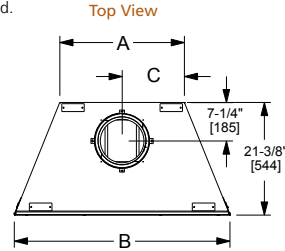

VILLAWOOD

Model	Front Width		Back Width		Height		Depth		Viewing Area
	Unit	Framing	Unit	Framing	Unit	Framing	Unit	Framing	
Villawood-36"	41" [1041]	42" [1067]	23-3/4" [603]	42" [1067]	39-1/2" [1003]	39-3/4" [1010]	21-3/8" [544]	21-1/2" [546]	36" x 20-7/8" [914 x 532]
Villawood-42"	47" [1194]	48" [1219]	29-3/4" [756]	48" [1219]	39-1/2" [1003]	39-3/4" [1010]	21-3/8" [544]	21-1/2" [546]	42" x 20-7/8" [1067 x 532]

Drawings to the right represent the 36" and 42" combined.

MODEL	Villawood-36"	Villawood-42"
A	23-3/4" [603]	29-3/4" [756]
B	41" [1041]	47" [1194]
C	11-7/8" [302]	14-7/8" [378]
D	36" [914]	42" [1067]