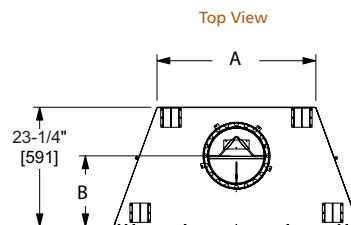

MONTANA

Model	Front Width		Back Width		Height		Depth		Viewing Area
	Unit	Framing	Unit	Framing	Unit	Framing	Unit	Framing	
Montana-36"	42" [1067]	43" [1091]	25" [635]	43" [1091]	42-1/4" [1073]	42-3/8" [1076]	23-1/4" [591]	24-1/8" [613]	36" x 23-1/2" [915 x 597]
Montana-42"	48" [1219]	49" [1246]	31" [787]	49" [1246]	42-1/4" [1073]	42-3/8" [1076]	23-1/4" [591]	24-1/8" [613]	42" x 23-1/2" [1067 x 597]

Drawings to the right represent the 36" and 42" combined.

MODEL	Montana-36"	Montana-42"
A	25" [786]	31" [786]
B	13-7/8" [352]	14" [356]
C	9-1/2" [241]	9-1/2" [241]
D	13-1/4" [337]	14" [356]