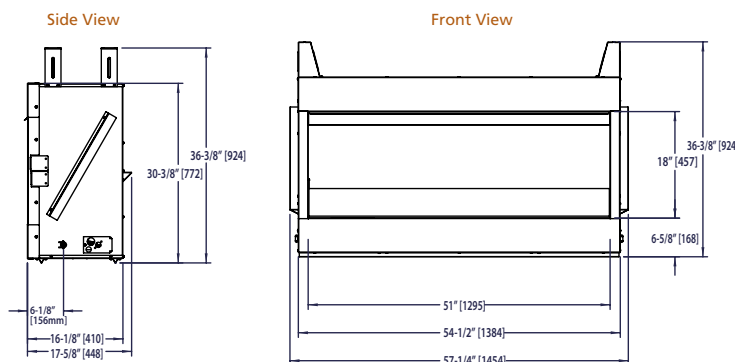

LANAI

Model	Front Width		Back Width		Height		Depth		Viewing Area	BTU/hr Input
	Unit	Framing	Unit	Framing	Unit	Framing	Unit	Framing		
Lanai	57-1/4" [1454]	57-3/4" [1467]	57-1/4" [1454]	57-3/4" [1467]	36-3/8" [924]	39-1/2" [1003]	17-5/8" [448]	17-5/8" [448]	51" x 18" [1295 x 457]	55,000