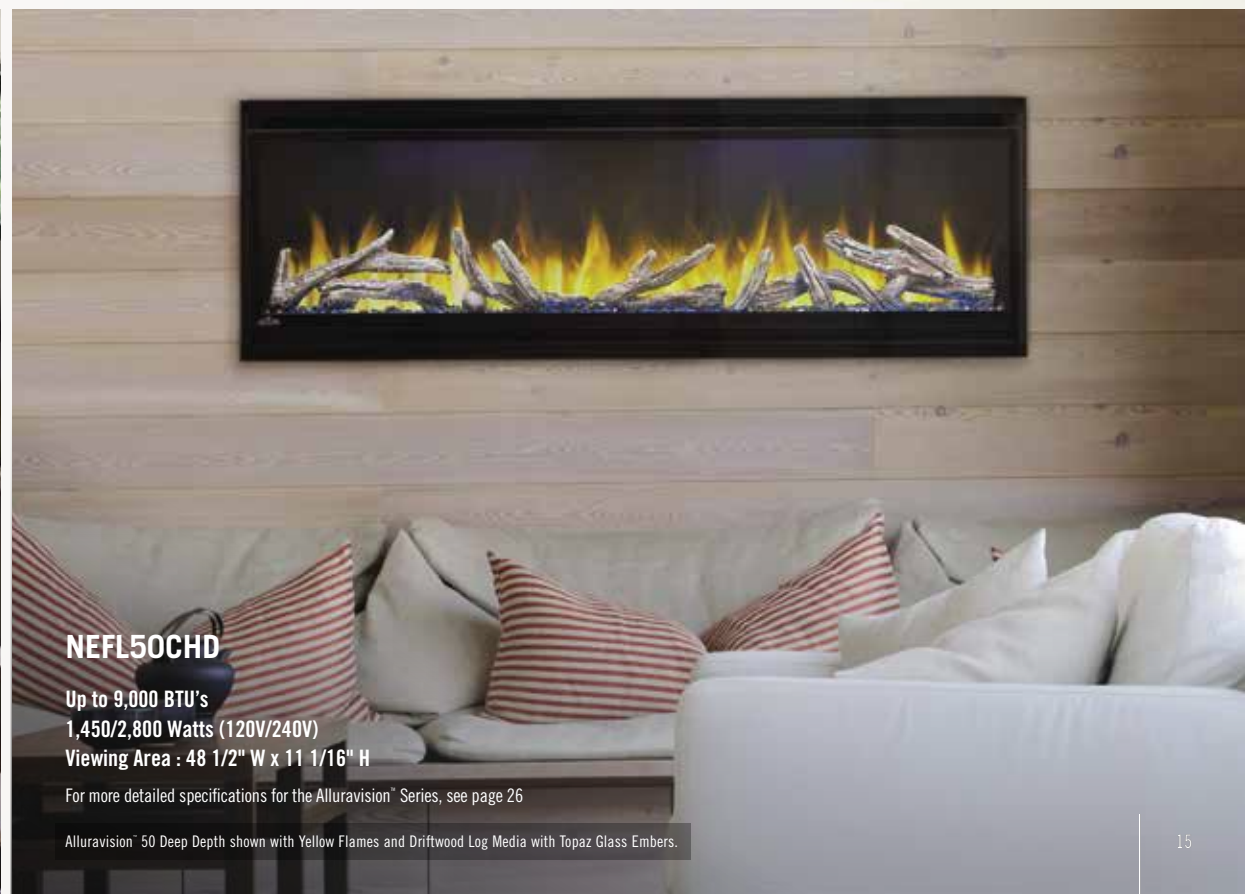

NEFL50CHD

Up to 9,000 BTU's

1,450/2,800 Watts (120V/240V)

Viewing Area : 48 1/2" W x 11 1/16" H

For more detailed specifications for the Alluravision™ Series, see page 26

Alluravision™ 50 Deep Depth shown with Yellow Flames and Driftwood Log Media with Topaz Glass Embers.