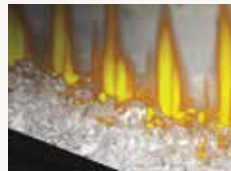

Crystal Media