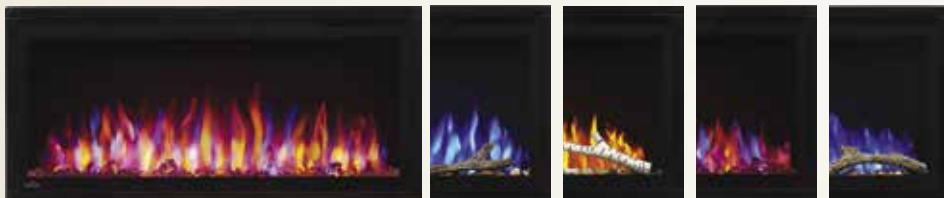

36" 42" 50" 60" 72"

LOW ENERGY
LED
HIGH INTENSITY