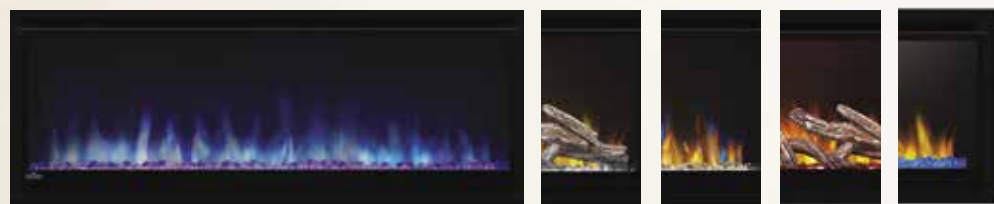

## Wall Hanging Electric Fireplace

See the fireplace, not the frame with Napoleon's Alluravision™ Series Linear Electric Fireplaces. It stands out from the rest with its nearly frameless viewing area, highlighting the unique flame colors. Set the mood with yellow, orange, blue and multi-color flames with the push of a button. Easy to use, these fireplaces are plug and play - just hang on the wall and plug them in. Available in slim or deep models with different sizes to choose from. Slim and deep models are available in 42, 50, 60 and 74 inches and the deep model also offers a 100". All models include a crystal media ember bed and remote control. The NIGHT LIGHT™ and driftwood logs with topaz glass embers make beautiful additions to the deep model. Napoleon's Alluravision™ Series Linear Electric Fireplaces are about adding the fire, and not the frame to your favorite room.

Flame Color Options:  
Yellow, Blue, Multi-Color and Orange

42" 50" 60" 74" 100"

LOW ENERGY  
**LED**  
HIGH INTENSITY